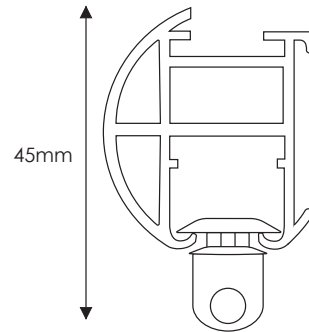

# Round38 Tracks

All dimensions in millimetres unless otherwise stated

## TRACK PACKS

- 1.5m/59" Pack**  
(1 x Track, 3 x Bracket, 2 x End Cap Finials, 22 x Gliders, 2 x End Stops)
- 1.8m/71" Pack**  
(1 x Track, 4 x Bracket, 2 x End Cap Finials, 26 x Gliders, 2 x End Stops)
- 2.4m/94" Pack**  
(1 x Track, 5 x Bracket, 2 x End Cap Finials, 34 x Gliders, 2 x End Stops)
- 3.0m/118" Pack**  
(1 x Track, 6 x Bracket, 2 x End Cap Finials, 42 x Gliders, 2 x End Stops)
- 3.6m/142" Pack**  
(2 x 1.8m Tracks, 7 x Bracket, 2 x End Cap Finials, 50 x Gliders, 2 x End Stops, 1 x Joiner/Cover)
- 4.8m/189" Pack**  
(2 x 2.4m Tracks, 9 x Bracket, 2 x End Cap Finials, 68 x Gliders, 2 x End Stops, 1 x Joiner/Cover)
- 6.0m/236" Pack**  
(2 x 3.0m Tracks, 11 x Bracket, 2 x End Cap Finials, 84 x Gliders, 2 x End Stops, 1 x Joiner/Cover)
- 7.2m/283" Pack**  
(3 x 2.4m Tracks, 13 x Bracket, 2 x End Cap Finials, 100 x Gliders, 2 x End Stops, 2 x Joiner/Covers)
- 9.0m/354" Pack**  
(3 x 3.0m Tracks, 16 x Bracket, 2 x End Cap Finials, 126 x Gliders, 2 x End Stops, 2 x Joiner/Covers)