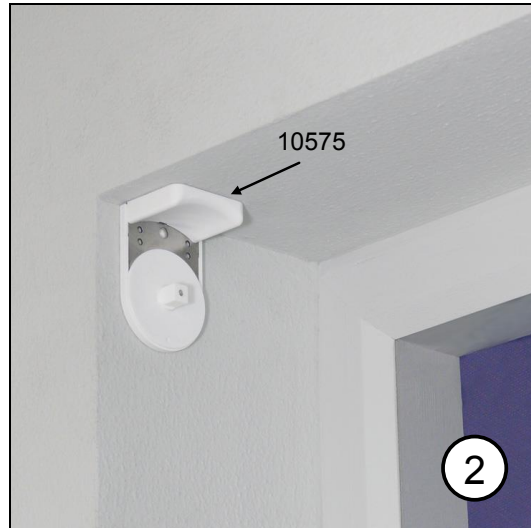

Silent Gliss® 4960

Fitting sheet (ceiling)

Silent Gliss® 4960

Fitting sheet (wall)

Silent Gliss® 4960

Fitting sheet (ceiling)
With installation profile (option)

Silent Gliss® 4960

Fitting sheet (wall)
With installation profile (option)

Silent Gliss® 4960

Fitting sheet (ceiling)
Connected (option)

Silent Gliss® 4960

Fitting sheet (ceiling)
Connected (option)

Silent Gliss[®] 4960

Fitting sheet (wall)
Connected (option)

Silent Gliss® 4960

Fitting sheet (wall)
Connected (option)

Silent Gliss® 4960

Fitting sheet (ceiling)
 Connected with installation profile (option)

Silent Gliss® 4960

Fitting sheet (ceiling)
 Connected with installation profile (option)

Silent Gliss[®] 4960

Fitting sheet (wall)
Connected with installation profile (option)