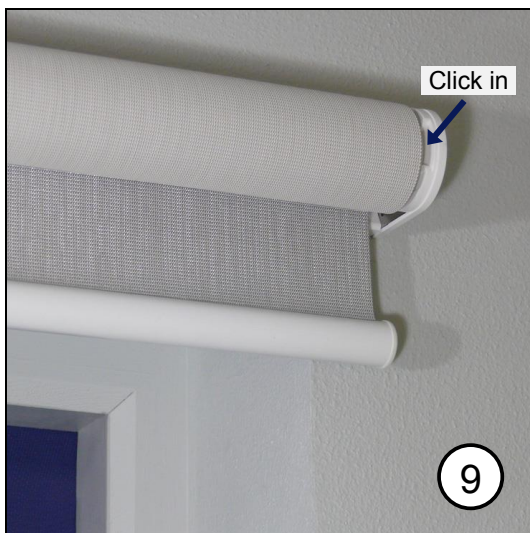

Silent Gliss® 4960

Fitting sheet (ceiling)

Silent Gliss® 4960

Fitting sheet (wall)

Silent Gliss® 4960

Fitting sheet (ceiling)
With installation profile (option)

Silent Gliss® 4960

Fitting sheet (wall)
With installation profile (option)

Silent Gliss® 4960

Fitting sheet (ceiling)
Connected (option)

Silent Gliss® 4960

Fitting sheet (ceiling)
Connected (option)

Silent Gliss[®] 4960

Fitting sheet (wall)
Connected (option)

Silent Gliss® 4960

Fitting sheet (wall)
Connected (option)

Silent Gliss® 4960

Fitting sheet (ceiling)
 Connected with installation profile (option)

Silent Gliss® 4960

Fitting sheet (ceiling)
 Connected with installation profile (option)

Silent Gliss[®] 4960

Fitting sheet (wall)
Connected with installation profile (option)