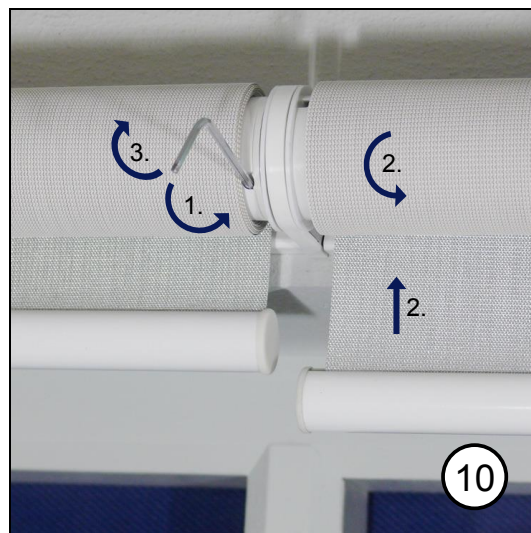

Silent Gliss® 4960

Fitting sheet (ceiling)

Silent Gliss® 4960

Fitting sheet (wall)

Silent Gliss® 4960

Fitting sheet (ceiling)
With installation profile (option)

Silent Gliss® 4960

Fitting sheet (wall)
With installation profile (option)

Silent Gliss® 4960

Fitting sheet (ceiling)
Connected (option)

Silent Gliss® 4960

Fitting sheet (ceiling)
Connected (option)

Silent Gliss[®] 4960

Fitting sheet (wall)
Connected (option)

Silent Gliss® 4960

Fitting sheet (wall)
Connected (option)

Silent Gliss® 4960

Fitting sheet (ceiling)
 Connected with installation profile (option)

Silent Gliss® 4960

Fitting sheet (ceiling)
 Connected with installation profile (option)

Silent Gliss[®] 4960

Fitting sheet (wall)
Connected with installation profile (option)