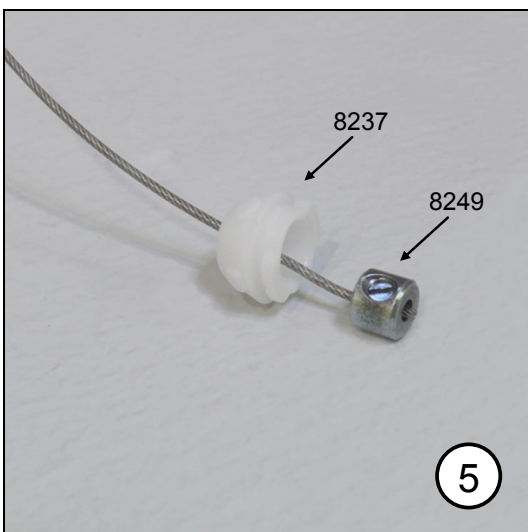

Silent Gliss® 4960

Fitting sheet (wall)
Side guide (option)