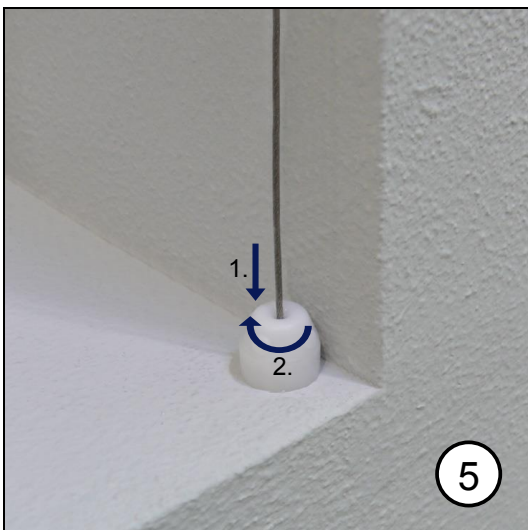

Silent Gliss® 4960

Fitting sheet (ceiling)
 Connected with installation profile (option)

Silent Gliss® 4960

Fitting sheet (ceiling)
 Connected with installation profile (option)

Silent Gliss[®] 4960

Fitting sheet (wall)
Connected with installation profile (option)

Silent Gliss® 4960

Fitting sheet (wall)
 Connected with installation profile (option)

Silent Gliss® 4960

Fitting sheet (wall)
Side guide (option)

Silent Gliss[®] 4960

Fitting sheet (wall)
Side guide (option)

Silent Gliss® 4960

Fitting sheet (ceiling)
Side guide (option)

Silent Gliss® 4960

Fitting sheet (ceiling)
Side guide (option)