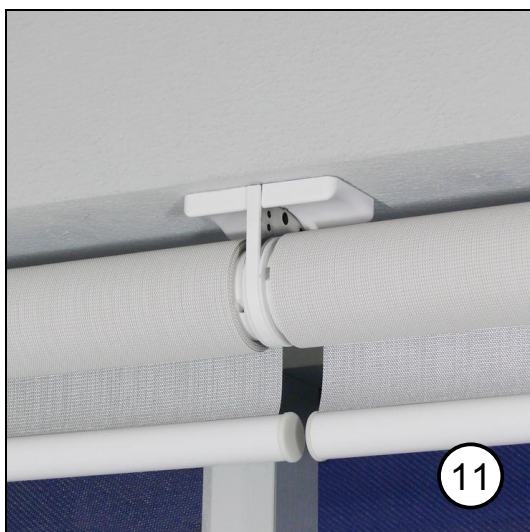

Silent Gliss® 4960

Fitting sheet (ceiling)

Silent Gliss® 4960

Fitting sheet (wall)

Silent Gliss® 4960

Fitting sheet (ceiling)
With installation profile (option)

Silent Gliss® 4960

Fitting sheet (wall)
With installation profile (option)

Silent Gliss® 4960

Fitting sheet (ceiling)
Connected (option)

Silent Gliss® 4960

Fitting sheet (ceiling)
Connected (option)

Silent Gliss[®] 4960

Fitting sheet (wall)
Connected (option)

Silent Gliss® 4960

Fitting sheet (wall)
Connected (option)