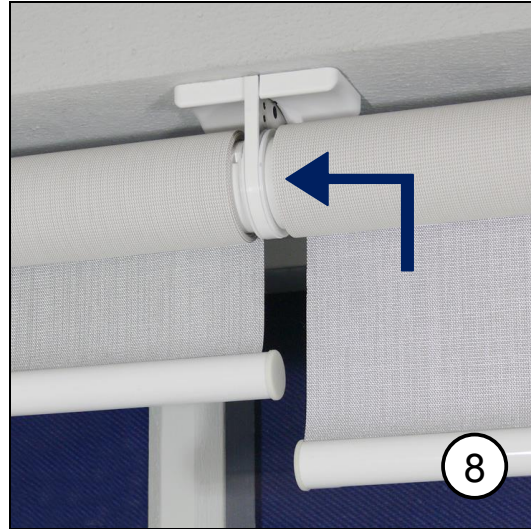

Silent Gliss® 4960

Fitting sheet (ceiling)

Silent Gliss® 4960

Fitting sheet (wall)

Silent Gliss® 4960

Fitting sheet (ceiling)
With installation profile (option)

Silent Gliss® 4960

Fitting sheet (wall)
With installation profile (option)

Silent Gliss® 4960

Fitting sheet (ceiling)
Connected (option)

Silent Gliss® 4960

Fitting sheet (ceiling)
Connected (option)

Silent Gliss[®] 4960

Fitting sheet (wall)
Connected (option)

Silent Gliss® 4960

Fitting sheet (wall)
Connected (option)