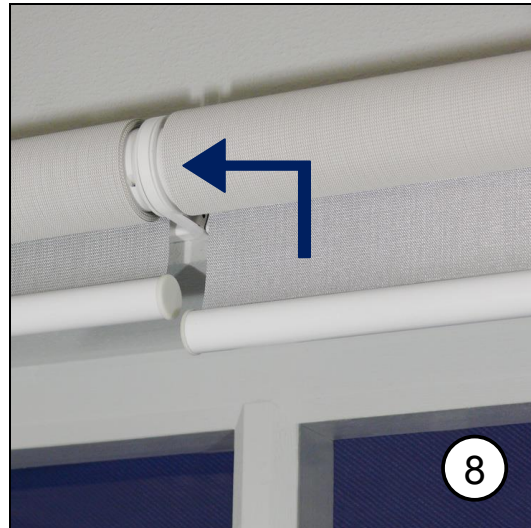

Silent Gliss® 4960

Fitting sheet (ceiling)

Silent Gliss® 4960

Fitting sheet (wall)

Silent Gliss® 4960

Fitting sheet (ceiling)
With installation profile (option)

Silent Gliss® 4960

Fitting sheet (wall)
With installation profile (option)

Silent Gliss® 4960

Fitting sheet (ceiling)
Connected (option)

Silent Gliss® 4960

Fitting sheet (ceiling)
Connected (option)

Silent Gliss[®] 4960

Fitting sheet (wall)
Connected (option)

Silent Gliss® 4960

Fitting sheet (wall)
Connected (option)

Silent Gliss® 4960

Fitting sheet (ceiling)
 Connected with installation profile (option)

Silent Gliss® 4960

Fitting sheet (ceiling)
 Connected with installation profile (option)

Silent Gliss[®] 4960

Fitting sheet (wall)
Connected with installation profile (option)