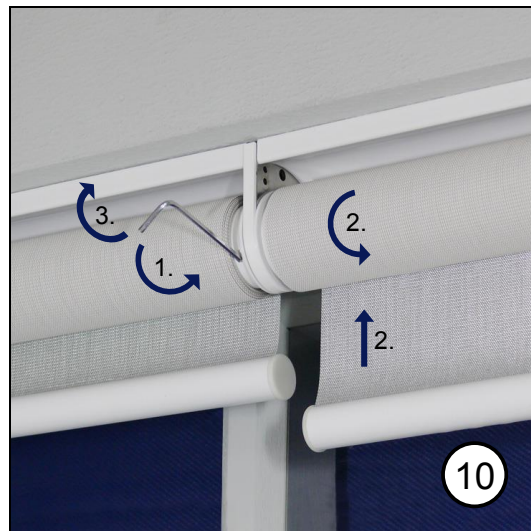

Silent Gliss® 4960

Fitting sheet (ceiling)

Silent Gliss® 4960

Fitting sheet (wall)

Silent Gliss® 4960

Fitting sheet (ceiling)
With installation profile (option)

Silent Gliss® 4960

Fitting sheet (wall)
With installation profile (option)

Silent Gliss® 4960

Fitting sheet (ceiling)
Connected (option)

Silent Gliss® 4960

Fitting sheet (ceiling)
Connected (option)

Silent Gliss[®] 4960

Fitting sheet (wall)
Connected (option)

Silent Gliss® 4960

Fitting sheet (wall)
Connected (option)

Silent Gliss® 4960

Fitting sheet (ceiling)
 Connected with installation profile (option)

Silent Gliss® 4960

Fitting sheet (ceiling)
 Connected with installation profile (option)

Silent Gliss[®] 4960

Fitting sheet (wall)
Connected with installation profile (option)