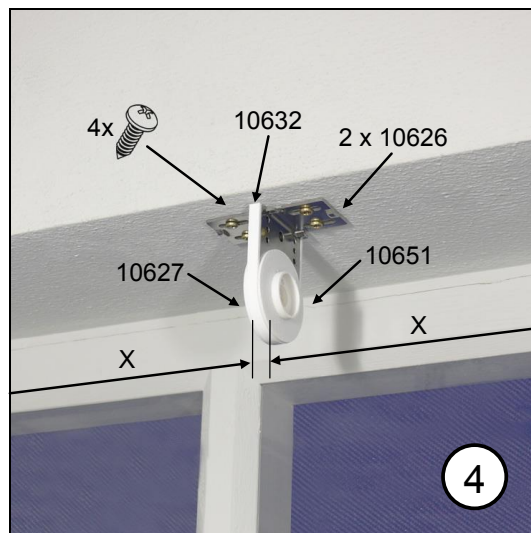

Silent Gliss® 4960

Fitting sheet (ceiling)

Silent Gliss® 4960

Fitting sheet (wall)

Silent Gliss® 4960

Fitting sheet (ceiling)
With installation profile (option)

Silent Gliss® 4960

Fitting sheet (wall)
With installation profile (option)

Silent Gliss® 4960

Fitting sheet (ceiling)
Connected (option)

Silent Gliss® 4960

Fitting sheet (ceiling)
Connected (option)

Silent Gliss[®] 4960

Fitting sheet (wall)
Connected (option)

Silent Gliss® 4960

Fitting sheet (wall)
Connected (option)

Silent Gliss® 4960

Fitting sheet (ceiling)
 Connected with installation profile (option)

Silent Gliss® 4960

Fitting sheet (ceiling)
 Connected with installation profile (option)

Silent Gliss[®] 4960

Fitting sheet (wall)
Connected with installation profile (option)