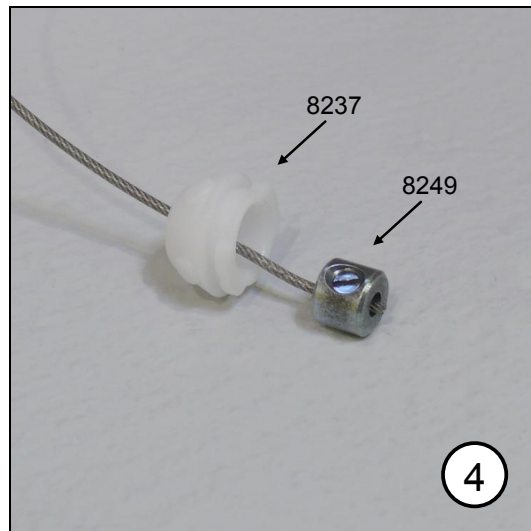

Silent Gliss® 4960

Fitting sheet (ceiling)

Silent Gliss® 4960

Fitting sheet (wall)

Silent Gliss® 4960

Fitting sheet (ceiling)
With installation profile (option)

Silent Gliss® 4960

Fitting sheet (wall)
With installation profile (option)

Silent Gliss® 4960

Fitting sheet (ceiling)
 Connected with installation profile (option)

Silent Gliss® 4960

Fitting sheet (ceiling)
 Connected with installation profile (option)

Silent Gliss[®] 4960

Fitting sheet (wall)
Connected with installation profile (option)

Silent Gliss® 4960

Fitting sheet (wall)
 Connected with installation profile (option)

Silent Gliss® 4960

Fitting sheet (wall)
Side guide (option)

Silent Gliss[®] 4960

Fitting sheet (wall)
Side guide (option)

Silent Gliss® 4960

Fitting sheet (ceiling)
Side guide (option)

Silent Gliss® 4960

Fitting sheet (ceiling)
Side guide (option)