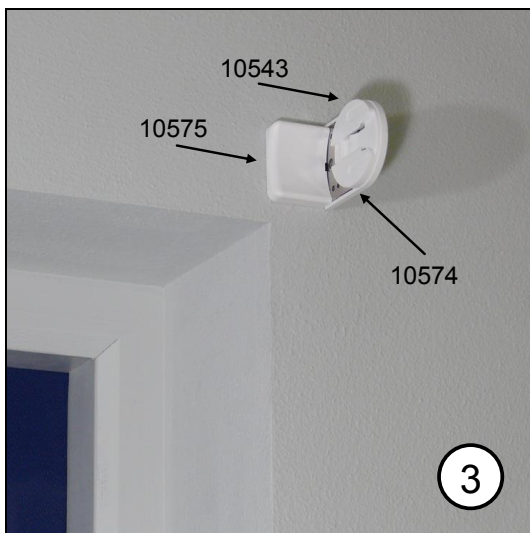

Silent Gliss® 4960

Fitting sheet (wall)