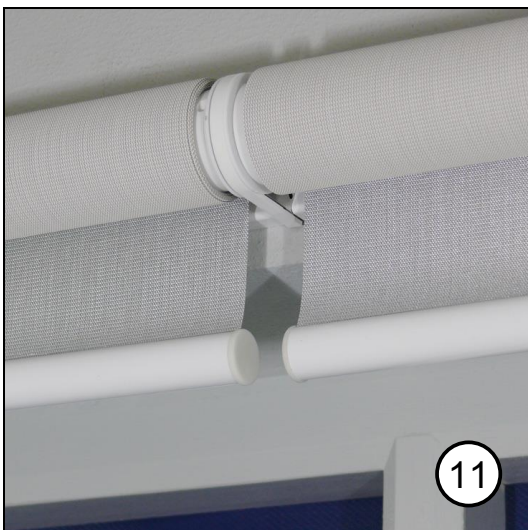

Silent Gliss® 4960

Fitting sheet (wall)
Connected with installation profile (option)