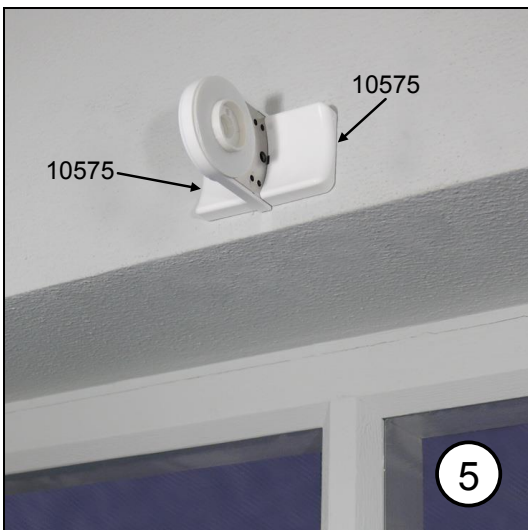

Silent Gliss® 4960

Fitting sheet (ceiling)

Silent Gliss® 4960

Fitting sheet (wall)

Silent Gliss® 4960

Fitting sheet (ceiling)
With installation profile (option)

Silent Gliss® 4960

Fitting sheet (wall)
With installation profile (option)

Silent Gliss® 4960

Fitting sheet (ceiling)
Connected (option)

Silent Gliss® 4960

Fitting sheet (ceiling)
Connected (option)

Silent Gliss[®] 4960

Fitting sheet (wall)
Connected (option)

Silent Gliss® 4960

Fitting sheet (wall)
Connected (option)

Silent Gliss® 4960

Fitting sheet (ceiling)
 Connected with installation profile (option)

Silent Gliss® 4960

Fitting sheet (ceiling)
 Connected with installation profile (option)

Silent Gliss[®] 4960

Fitting sheet (wall)
Connected with installation profile (option)