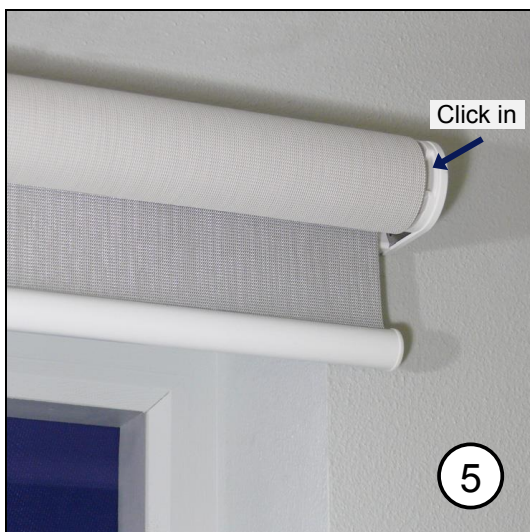

Silent Gliss® 4960

Fitting sheet (ceiling)

Silent Gliss® 4960

Fitting sheet (wall)

Silent Gliss® 4960

Fitting sheet (ceiling)
With installation profile (option)

Silent Gliss® 4960

Fitting sheet (wall)
With installation profile (option)

Silent Gliss® 4960

Fitting sheet (ceiling)
Connected (option)

Silent Gliss® 4960

Fitting sheet (ceiling)
Connected (option)

Silent Gliss[®] 4960

Fitting sheet (wall)
Connected (option)

Silent Gliss® 4960

Fitting sheet (wall)
Connected (option)