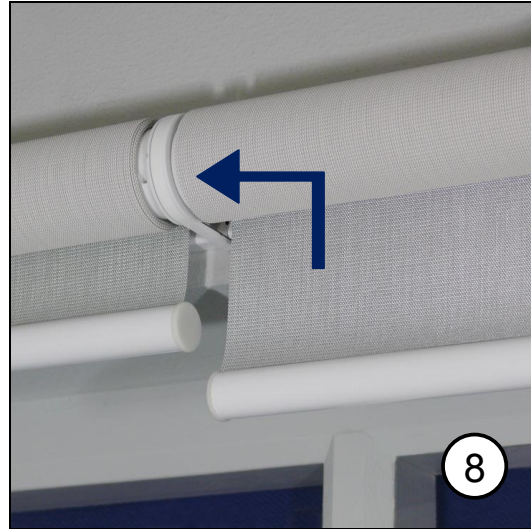

Silent Gliss® 4960

Fitting sheet (ceiling)

Silent Gliss® 4960

Fitting sheet (wall)

Silent Gliss® 4960

Fitting sheet (ceiling)
With installation profile (option)

Silent Gliss® 4960

Fitting sheet (wall)
With installation profile (option)

Silent Gliss® 4960

Fitting sheet (ceiling)
 Connected with installation profile (option)

Silent Gliss® 4960

Fitting sheet (ceiling)
 Connected with installation profile (option)

Silent Gliss[®] 4960

Fitting sheet (wall)
Connected with installation profile (option)

Silent Gliss® 4960

Fitting sheet (wall)
 Connected with installation profile (option)

Silent Gliss® 4960

Fitting sheet (wall)
Side guide (option)

Silent Gliss[®] 4960

Fitting sheet (wall)
Side guide (option)