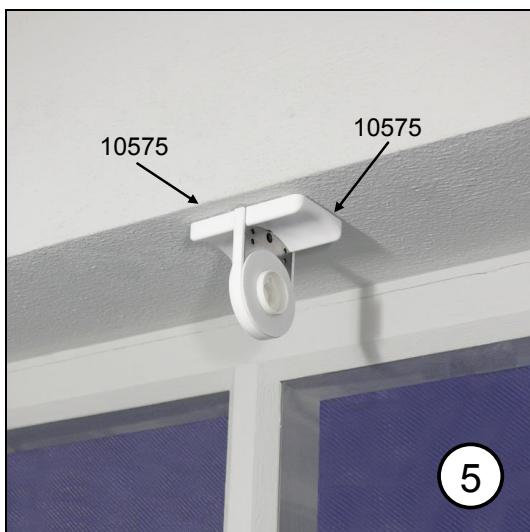

Silent Gliss® 4960

Fitting sheet (ceiling)

Silent Gliss® 4960

Fitting sheet (wall)

Silent Gliss® 4960

Fitting sheet (ceiling)
With installation profile (option)

Silent Gliss® 4960

Fitting sheet (wall)
With installation profile (option)

Silent Gliss® 4960

Fitting sheet (ceiling)
Connected (option)

Silent Gliss® 4960

Fitting sheet (ceiling)
Connected (option)

Silent Gliss[®] 4960

Fitting sheet (wall)
Connected (option)

Silent Gliss® 4960

Fitting sheet (wall)
Connected (option)

Silent Gliss® 4960

Fitting sheet (ceiling)
 Connected with installation profile (option)

Silent Gliss® 4960

Fitting sheet (ceiling)
 Connected with installation profile (option)

Silent Gliss[®] 4960

Fitting sheet (wall)
Connected with installation profile (option)