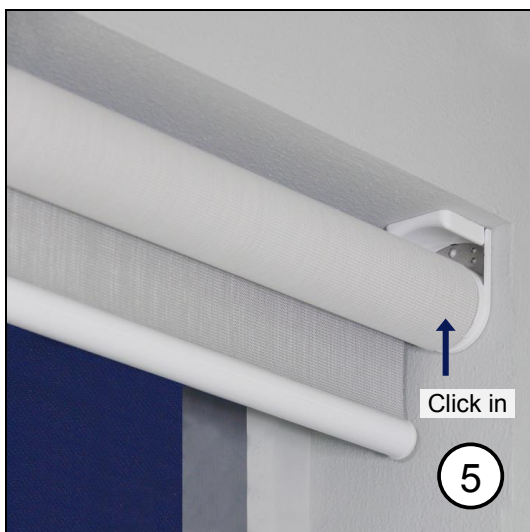

Silent Gliss® 4960

Fitting sheet (ceiling)

Silent Gliss® 4960

Fitting sheet (wall)

Silent Gliss® 4960

Fitting sheet (ceiling)
With installation profile (option)

Silent Gliss® 4960

Fitting sheet (wall)
With installation profile (option)

Silent Gliss® 4960

Fitting sheet (ceiling)
Connected (option)

Silent Gliss® 4960

Fitting sheet (ceiling)
Connected (option)

Silent Gliss[®] 4960

Fitting sheet (wall)
Connected (option)

Silent Gliss® 4960

Fitting sheet (wall)
Connected (option)

Silent Gliss® 4960

Fitting sheet (ceiling)
 Connected with installation profile (option)

Silent Gliss® 4960

Fitting sheet (ceiling)
 Connected with installation profile (option)

Silent Gliss[®] 4960

Fitting sheet (wall)
Connected with installation profile (option)