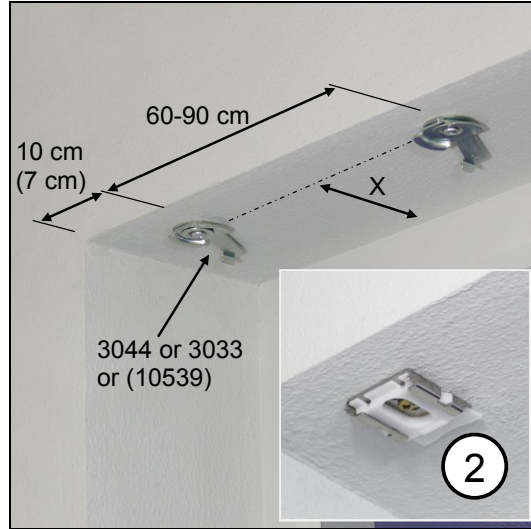

Silent Gliss® 4960

Fitting sheet (ceiling)

Silent Gliss® 4960

Fitting sheet (wall)

Silent Gliss® 4960

Fitting sheet (ceiling)
With installation profile (option)

Silent Gliss® 4960

Fitting sheet (wall)
With installation profile (option)

Silent Gliss® 4960

Fitting sheet (ceiling)
Connected (option)

Silent Gliss® 4960

Fitting sheet (ceiling)
Connected (option)

Silent Gliss[®] 4960

Fitting sheet (wall)
Connected (option)

Silent Gliss® 4960

Fitting sheet (wall)
Connected (option)

Silent Gliss® 4960

Fitting sheet (ceiling)
 Connected with installation profile (option)

Silent Gliss® 4960

Fitting sheet (ceiling)
 Connected with installation profile (option)

Silent Gliss[®] 4960

Fitting sheet (wall)
Connected with installation profile (option)