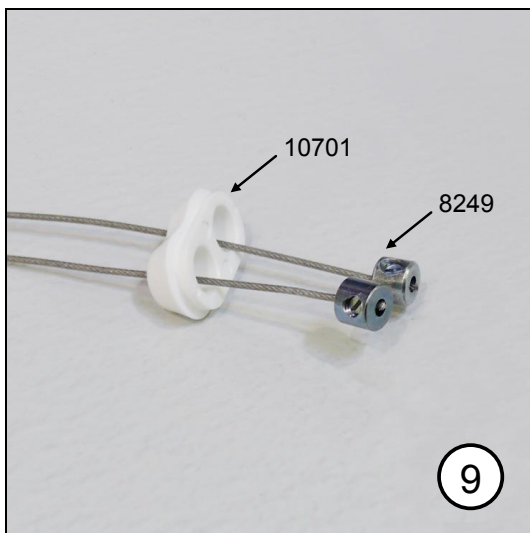

Silent Gliss® 4960

Fitting sheet (ceiling)
 Connected with installation profile (option)

Silent Gliss® 4960

Fitting sheet (ceiling)
 Connected with installation profile (option)

Silent Gliss[®] 4960

Fitting sheet (wall)
Connected with installation profile (option)

Silent Gliss® 4960

Fitting sheet (wall)
 Connected with installation profile (option)

Silent Gliss® 4960

Fitting sheet (wall)
Side guide (option)

Silent Gliss[®] 4960

Fitting sheet (wall)
Side guide (option)

Silent Gliss® 4960

Fitting sheet (ceiling)
Side guide (option)

Silent Gliss® 4960

Fitting sheet (ceiling)
Side guide (option)