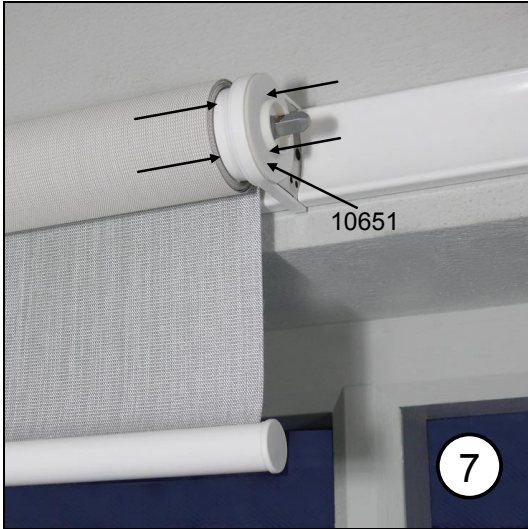

Silent Gliss® 4960

Fitting sheet (wall)
Connected with installation profile (option)