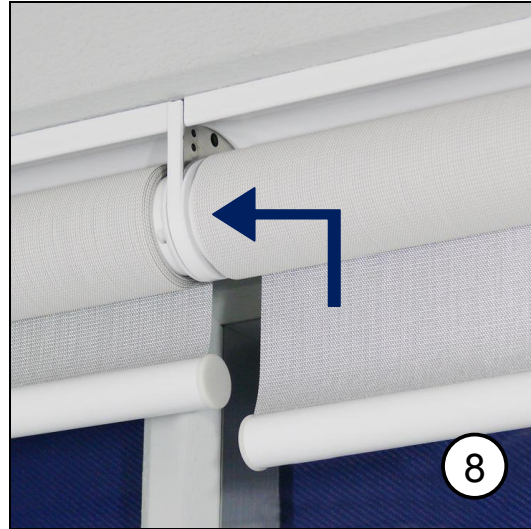

Silent Gliss® 4960

Fitting sheet (ceiling)

Silent Gliss® 4960

Fitting sheet (wall)

Silent Gliss® 4960

Fitting sheet (ceiling)
With installation profile (option)

Silent Gliss® 4960

Fitting sheet (wall)
With installation profile (option)

Silent Gliss® 4960

Fitting sheet (ceiling)
Connected (option)

Silent Gliss® 4960

Fitting sheet (ceiling)
Connected (option)

Silent Gliss[®] 4960

Fitting sheet (wall)
Connected (option)

Silent Gliss® 4960

Fitting sheet (wall)
Connected (option)

Silent Gliss® 4960

Fitting sheet (ceiling)
 Connected with installation profile (option)

Silent Gliss® 4960

Fitting sheet (ceiling)
 Connected with installation profile (option)

Silent Gliss[®] 4960

Fitting sheet (wall)
Connected with installation profile (option)