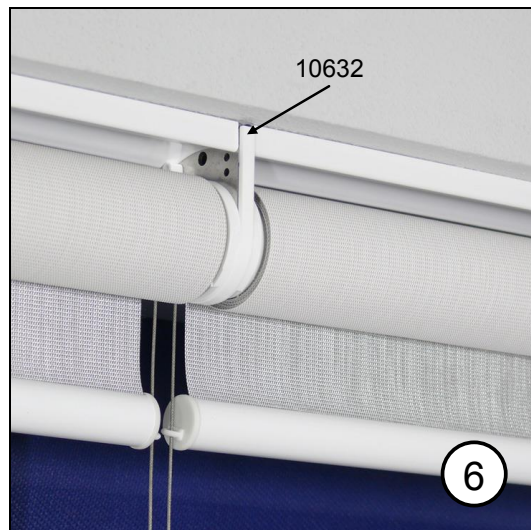

Silent Gliss® 4960

Fitting sheet (ceiling)

Silent Gliss® 4960

Fitting sheet (wall)

Silent Gliss® 4960

Fitting sheet (ceiling)
With installation profile (option)

Silent Gliss® 4960

Fitting sheet (wall)
With installation profile (option)

Silent Gliss® 4960

Fitting sheet (ceiling)
 Connected with installation profile (option)

Silent Gliss® 4960

Fitting sheet (ceiling)
 Connected with installation profile (option)

Silent Gliss[®] 4960

Fitting sheet (wall)
Connected with installation profile (option)

Silent Gliss® 4960

Fitting sheet (wall)
 Connected with installation profile (option)

Silent Gliss® 4960

Fitting sheet (wall)
Side guide (option)

Silent Gliss[®] 4960

Fitting sheet (wall)
Side guide (option)

Silent Gliss® 4960

Fitting sheet (ceiling)
Side guide (option)

Silent Gliss® 4960

Fitting sheet (ceiling)
Side guide (option)