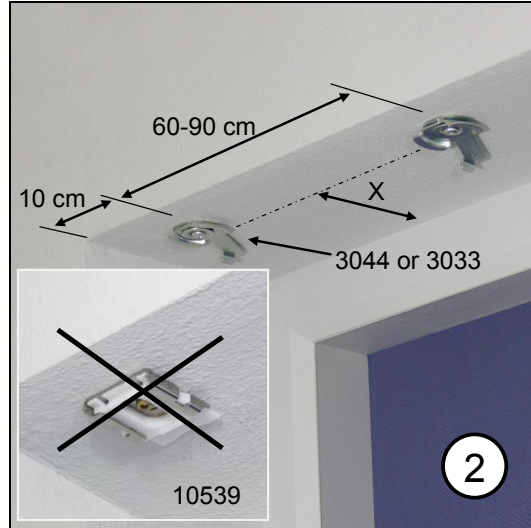

Silent Gliss® 4960

Fitting sheet (ceiling)

Silent Gliss® 4960

Fitting sheet (wall)

Silent Gliss® 4960

Fitting sheet (ceiling)
With installation profile (option)

Silent Gliss® 4960

Fitting sheet (wall)
With installation profile (option)

Silent Gliss® 4960

Fitting sheet (ceiling)
Connected (option)

Silent Gliss® 4960

Fitting sheet (ceiling)
Connected (option)

Silent Gliss[®] 4960

Fitting sheet (wall)
Connected (option)

Silent Gliss® 4960

Fitting sheet (wall)
Connected (option)

Silent Gliss® 4960

Fitting sheet (ceiling)
 Connected with installation profile (option)

Silent Gliss® 4960

Fitting sheet (ceiling)
 Connected with installation profile (option)

Silent Gliss[®] 4960

Fitting sheet (wall)
Connected with installation profile (option)