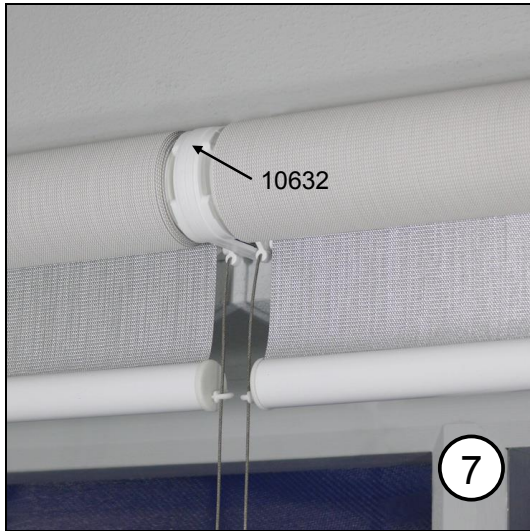

Silent Gliss® 4960

Fitting sheet (ceiling)
 Connected with installation profile (option)

Silent Gliss® 4960

Fitting sheet (ceiling)
 Connected with installation profile (option)

Silent Gliss[®] 4960

Fitting sheet (wall)
Connected with installation profile (option)

Silent Gliss® 4960

Fitting sheet (wall)
 Connected with installation profile (option)

Silent Gliss® 4960

Fitting sheet (wall)
Side guide (option)

Silent Gliss[®] 4960

Fitting sheet (wall)
Side guide (option)

Silent Gliss® 4960

Fitting sheet (ceiling)
Side guide (option)

Silent Gliss® 4960

Fitting sheet (ceiling)
Side guide (option)