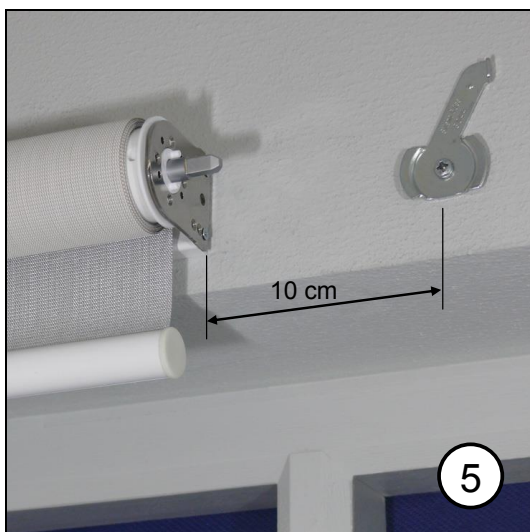

Silent Gliss® 4960

Fitting sheet (wall)
Connected with installation profile (option)