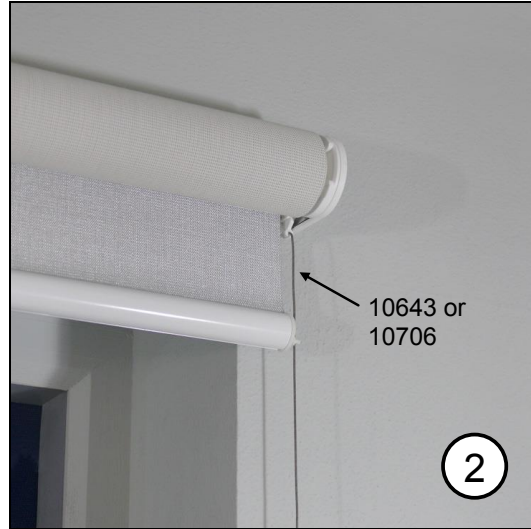

Silent Gliss® 4960

Fitting sheet (wall)
Side guide (option)