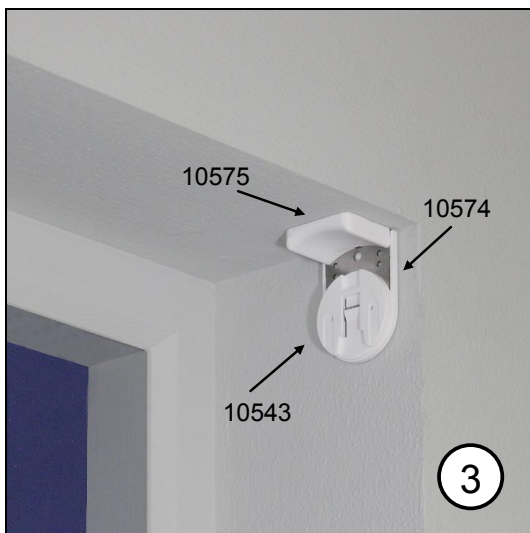

Silent Gliss® 4960

Fitting sheet (ceiling)

Silent Gliss® 4960

Fitting sheet (wall)

Silent Gliss® 4960

Fitting sheet (ceiling)
With installation profile (option)

Silent Gliss® 4960

Fitting sheet (wall)
With installation profile (option)

Silent Gliss® 4960

Fitting sheet (ceiling)
Connected (option)

Silent Gliss® 4960

Fitting sheet (ceiling)
Connected (option)

Silent Gliss[®] 4960

Fitting sheet (wall)
Connected (option)

Silent Gliss® 4960

Fitting sheet (wall)
Connected (option)