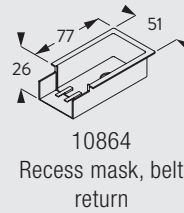

Wall fitting with Square Smart Fix SG 11210-11215 and bracket SG 3041

Bracket threaded for screw M4x8

Wall fitting with Universal Smart Fix SG 11154-11156 and bracket SG 3041

Bracket threaded for screw M4x8

Wall fitting with Smart Fix SG 11201-11205 and clamp SG 3004

Bracket threaded for screw M4x8

Wall fitting with Square Smart Fix SG 11211-11215 and clamp SG 3004

Bracket threaded for screw M4x8

3970

Wall fitting with Universal Smart Fix SG 11154-11156 and clamp SG 3004

Bracket threaded for screw M4x8

Recess fitting with recess profile SG 10862

Standard Accessories

3090	Cord (ø 3.5mm)		3971	Profile	
10731	Safety retainer set (incl. screw, dowel & warning booklet)		10821	Overlap arm, bent	
10826	Overlap arm support set		10840	Two component roller	
10923	Pan head screw M4x12		11314	Master carrier	
11315	Guide set				