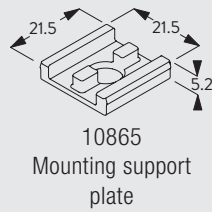

SG 10887

- SG 3582 Hook
- SG 6007 End stop
- SG 6349 Wave curtain tape
- SG 6363 Wave iron tape
- SG 6365 Wave hanger
- SG 10075 Lead weight 50 gr/m
- SG 10076 Fabric weight
- SG 10845 Wave master carrier
- SG 10854 Wave overlap support arm
- SG 10867 Panhead screw M4x16
- SG 10852 Wave 2C roller cord 80 mm
- SG 10869 Wave 2C roller cord 60 mm
- SG 10887 Wave Extension

3970

Fitting Information

Fixing Points

Fitting Options

Ceiling fitting with direct mounting

Ceiling fitting with clamp SG 3004

Wall fitting with Smart Fix SG 11200-11205 and bracket SG 3041

Bracket threaded for screw M4x8

Wall fitting with Square Smart Fix SG 11210-11215 and bracket SG 3041

Bracket threaded for screw M4x8

Wall fitting with Universal Smart Fix SG 11154-11156 and bracket SG 3041

Bracket threaded for screw M4x8