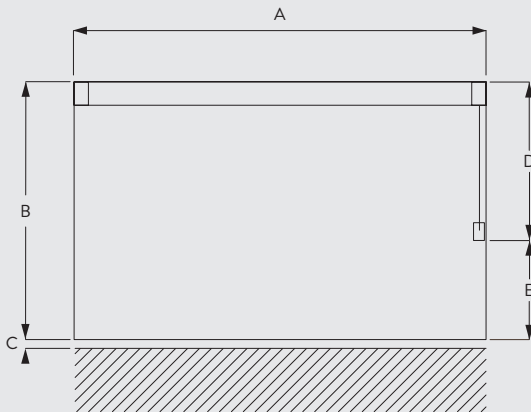

How to measure

- A: System width
- B: System height
- C: Distance between floor and fabric
- D: cord height
- E: Safety retainer SG 10731 min. 150 cm above floor

System Dimensions

3970

15 m

38 kg

Max. Curtain Weight Charts