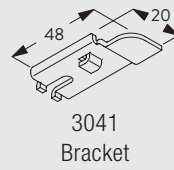

SG 10887

- SG 3582 Hook
- SG 6007 End stop
- SG 6349 Wave curtain tape
- SG 6363 Wave iron tape
- SG 6365 Wave hanger
- SG 10075 Lead weight 50 gr/m
- SG 10076 Fabric weight
- SG 10845 Wave master carrier
- SG 10854 Wave overlap support arm
- SG 10867 Panhead screw M4x16
- SG 10852 Wave 2C roller cord 80 mm
- SG 10869 Wave 2C roller cord 60 mm
- SG 10887 Wave Extension

3970

Fitting Information

Fixing Points

Fitting Options

Ceiling fitting with direct mounting

Ceiling fitting with clamp SG 3004

Wall fitting with Smart Fix SG 11200-11205 and bracket SG 3041

Bracket threaded for screw M4x8

Wall fitting with Square Smart Fix SG 11210-11215 and bracket SG 3041

Bracket threaded for screw M4x8

Wall fitting with Universal Smart Fix SG 11154-11156 and bracket SG 3041

Bracket threaded for screw M4x8