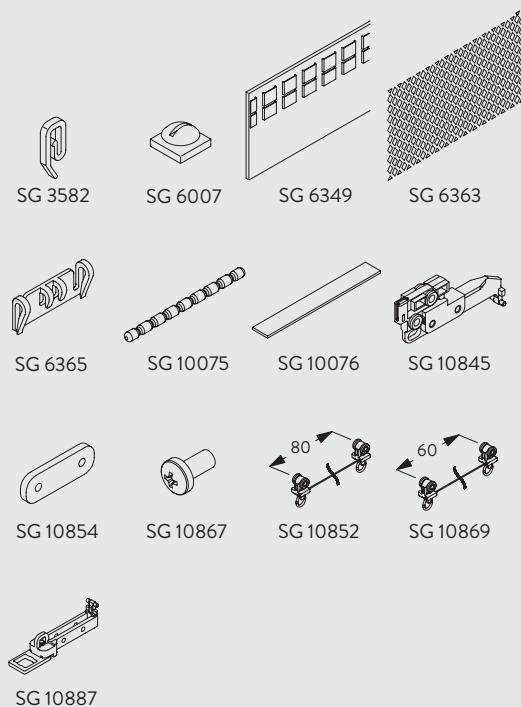

How to measure

- A: System width
- B: System height
- C: Distance between floor and fabric
- D: cord height
- E: Safety retainer SG 10731 min. 150 cm above floor

System Dimensions

3970

15 m

38 kg

Max. Curtain Weight Charts

	2 m	4 m	6 m	8 m	10 m	12 m	15 m
	25	38	35	30	25	20	15
	25	38	35	30	25	20	15
	25	30	25	20	18	15	10
	25	30	25	20	18	15	10
	13	16	13	11	10	8	6
	13	16	13	11	10	8	6
	11	13	11	10	9	7	5
	11	13	11	10	9	7	5

(kg max.)

System Options

Wave Curtain Heading System

Wave is a contemporary curtain heading system which allows curtains to hang in a continuous wave which is smooth, simple and elegant.

SG 3582

SG 6007

SG 6349

SG 6363