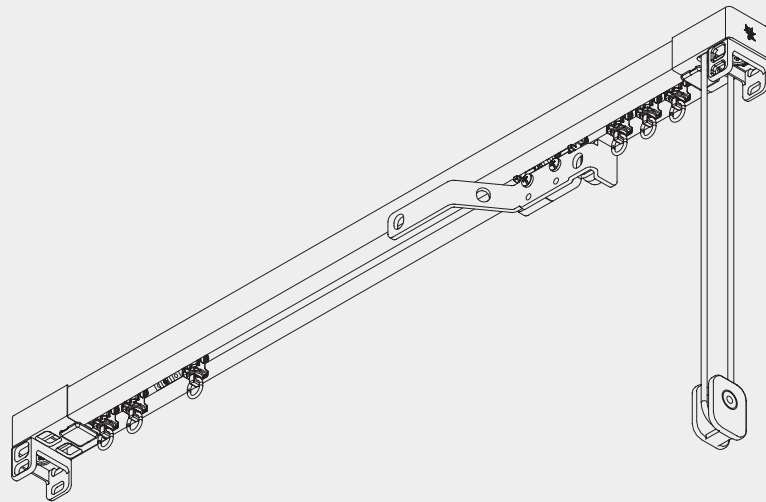

Cord Operated Curtain Track Systems

www.thehomeofinteriors.co.uk

Email: sales@thehomeofinteriors.co.uk

Tel: 01590 615775

Cord Operated Curtain Track System

Silent Gliss® 3970

Product Information

- Operation: cord drawn
- Range: L
- Fitting: ceiling, wall, recess
- Colours: white
- Shape: square
- 2C glider technology
- Wave compatible
- Bendable (including recess profile)

How to measure

- A: System width
- B: System height
- C: Distance between floor and fabric
- D: cord height
- E: Safety retainer SG 10731 min. 150 cm above floor

System Dimensions

3970

15 m

38 kg

Max. Curtain Weight Charts

System Options

Wave Curtain Heading System

Wave is a contemporary curtain heading system which allows curtains to hang in a continuous wave which is smooth, simple and elegant.

SG 3582

SG 6007

SG 6349

SG 6363