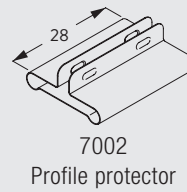

SG 10887

- SG 3582 Hook
- SG 6007 End stop
- SG 6349 Wave curtain tape
- SG 6363 Wave iron tape
- SG 6365 Wave hanger
- SG 10075 Lead weight 50 gr/m
- SG 10076 Fabric weight
- SG 10845 Wave master carrier
- SG 10854 Wave overlap support arm
- SG 10867 Panhead screw M4x16
- SG 10852 Wave 2C roller cord 80 mm
- SG 10869 Wave 2C roller cord 60 mm
- SG 10887 Wave Extension

3970

Fitting Information

Fixing Points

Fitting Options

Ceiling fitting with direct mounting

Ceiling fitting with clamp SG 3004

Wall fitting with Smart Fix SG 11200-11205 and bracket SG 3041

Bracket threaded for screw M4x8

Wall fitting with Square Smart Fix SG 11210-11215 and bracket SG 3041

Bracket threaded for screw M4x8

Wall fitting with Universal Smart Fix SG 11154-11156 and bracket SG 3041

Bracket threaded for screw M4x8