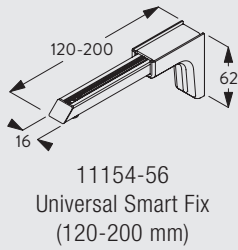

Wall fitting with Square Smart Fix SG 11210-11215 and bracket SG 3041

Bracket threaded for screw M4x8

Wall fitting with Universal Smart Fix SG 11154-11156 and bracket SG 3041

Bracket threaded for screw M4x8

Wall fitting with Smart Fix SG 11201-11205 and clamp SG 3004

Bracket threaded for screw M4x8

Wall fitting with Square Smart Fix SG 11211-11215 and clamp SG 3004

Bracket threaded for screw M4x8

3970

Wall fitting with Universal Smart Fix SG 11154-11156 and clamp SG 3004