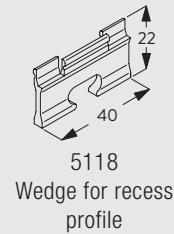

Wall fitting with Square Smart Fix SG 11210-11215 and bracket SG 3041

Bracket threaded for screw M4x8

Wall fitting with Universal Smart Fix SG 11154-11156 and bracket SG 3041

Bracket threaded for screw M4x8

Wall fitting with Smart Fix SG 11201-11205 and clamp SG 3004

Bracket threaded for screw M4x8

Wall fitting with Square Smart Fix SG 11211-11215 and clamp SG 3004

Bracket threaded for screw M4x8

3970

Wall fitting with Universal Smart Fix SG 11154-11156 and clamp SG 3004

Bracket threaded for screw M4x8

Recess fitting with recess profile SG 10862

Standard Accessories

3090	Cord (ø 3.5mm)		3971	Profile	
10731	Safety retainer set (incl. screw, dowel & warning booklet)		10821	Overlap arm, bent	
10826	Overlap arm support set		10840	Two component roller	
10923	Pan head screw M4x12		11314	Master carrier	
11315	Guide set				