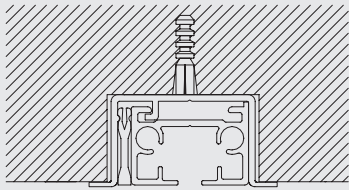

Recess fitting with recess profile SG 10862

Standard Accessories

3090	Cord (ø 3.5mm)		3971	Profile	
10731	Safety retainer set (incl. screw, dowel & warning booklet)		10821	Overlap arm, bent	
10826	Overlap arm support set		10840	Two component roller	
10923	Pan head screw M4x12		11314	Master carrier	
11315	Guide set				

Optional Accessories

3004	Clamp		3582	Hook	
5118	Wedge for recess profile		6007	Endstop	
7002	Profile protector		10820	Overlap arm, straight	
10831	Connecting bridge		10862	Recess profile