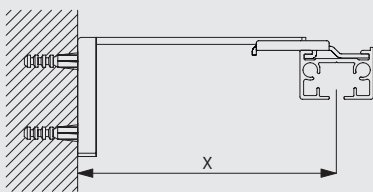

SG 10887

- SG 3582 Hook
- SG 6007 End stop
- SG 6349 Wave curtain tape
- SG 6363 Wave iron tape
- SG 6365 Wave hanger
- SG 10075 Lead weight 50 gr/m
- SG 10076 Fabric weight
- SG 10845 Wave master carrier
- SG 10854 Wave overlap support arm
- SG 10867 Panhead screw M4x16
- SG 10852 Wave 2C roller cord 80 mm
- SG 10869 Wave 2C roller cord 60 mm
- SG 10887 Wave Extension

3970

Fitting Information

Fixing Points

Fitting Options

Ceiling fitting with direct mounting

Ceiling fitting with clamp SG 3004

Wall fitting with Smart Fix SG 11200-11205 and bracket SG 3041

Bracket threaded for screw M4x8

Wall fitting with Square Smart Fix SG 11210-11215 and bracket SG 3041

Bracket threaded for screw M4x8

Wall fitting with Universal Smart Fix SG 11154-11156 and bracket SG 3041

Bracket threaded for screw M4x8

Wall fitting with Smart Fix SG 11201-11205 and clamp SG 3004

Bracket threaded for screw M4x8

Wall fitting with Square Smart Fix SG 11211-11215 and clamp SG 3004

Bracket threaded for screw M4x8

3970

Wall fitting with Universal Smart Fix SG 11154-11156 and clamp SG 3004