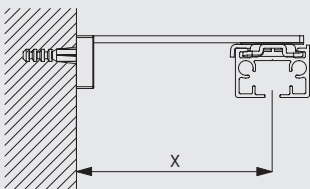

3970

Fitting Information

Fixing Points

Fitting Options

Ceiling fitting with direct mounting

Ceiling fitting with clamp SG 3004

Wall fitting with Smart Fix SG 11200-11205 and bracket SG 3041

Bracket threaded for screw M4x8

Wall fitting with Square Smart Fix SG 11210-11215 and bracket SG 3041

Bracket threaded for screw M4x8

Wall fitting with Universal Smart Fix SG 11154-11156 and bracket SG 3041

Bracket threaded for screw M4x8

Wall fitting with Smart Fix SG 11201-11205 and clamp SG 3004

Bracket threaded for screw M4x8

Wall fitting with Square Smart Fix SG 11211-11215 and clamp SG 3004

Bracket threaded for screw M4x8

3970

Wall fitting with Universal Smart Fix SG 11154-11156 and clamp SG 3004