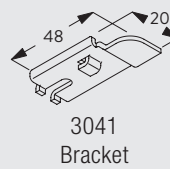

SG 10887

- SG 3582 Hook
- SG 6007 End stop
- SG 6349 Wave curtain tape
- SG 6363 Wave iron tape
- SG 6365 Wave hanger
- SG 10075 Lead weight 50 gr/m
- SG 10076 Fabric weight
- SG 10845 Wave master carrier
- SG 10854 Wave overlap support arm
- SG 10867 Panhead screw M4x16
- SG 10852 Wave 2C roller cord 80 mm
- SG 10869 Wave 2C roller cord 60 mm
- SG 10887 Wave Extension

3970

Fitting Information

Fixing Points

Fitting Options

Ceiling fitting with direct mounting

Ceiling fitting with clamp SG 3004

Wall fitting with Smart Fix SG 11200-11205 and bracket SG 3041

Bracket threaded for screw M4x8

Wall fitting with Square Smart Fix SG 11210-11215 and bracket SG 3041

Bracket threaded for screw M4x8

Wall fitting with Universal Smart Fix SG 11154-11156 and bracket SG 3041

Bracket threaded for screw M4x8