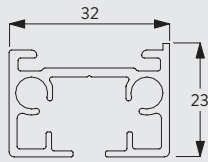

3970

Profile and Bending Information

Profile

3971

Min. radius >25 cm

Recess profile

10862

Min. radius >50 cm
Max. radius: 75 cm

How to measure

- A: System width
- B: System height
- C: Distance between floor and fabric
- D: cord height
- E: Safety retainer SG 10731 min. 150 cm above floor

System Dimensions

3970

15 m

38 kg

Max. Curtain Weight Charts