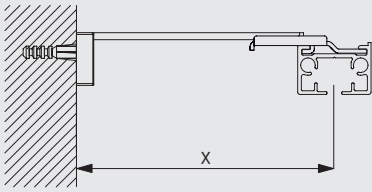

SG 10887

- SG 3582 Hook
- SG 6007 End stop
- SG 6349 Wave curtain tape
- SG 6363 Wave iron tape
- SG 6365 Wave hanger
- SG 10075 Lead weight 50 gr/m
- SG 10076 Fabric weight
- SG 10845 Wave master carrier
- SG 10854 Wave overlap support arm
- SG 10867 Panhead screw M4x16
- SG 10852 Wave 2C roller cord 80 mm
- SG 10869 Wave 2C roller cord 60 mm
- SG 10887 Wave Extension

3970

Fitting Information

Fixing Points

Fitting Options

Ceiling fitting with direct mounting

Ceiling fitting with clamp SG 3004

Wall fitting with Smart Fix SG 11200-11205 and bracket SG 3041

Bracket threaded for screw M4x8

Wall fitting with Square Smart Fix SG 11210-11215 and bracket SG 3041

Bracket threaded for screw M4x8

Wall fitting with Universal Smart Fix SG 11154-11156 and bracket SG 3041

Bracket threaded for screw M4x8

Wall fitting with Smart Fix SG 11201-11205 and clamp SG 3004

Bracket threaded for screw M4x8

Wall fitting with Square Smart Fix SG 11211-11215 and clamp SG 3004

Bracket threaded for screw M4x8

3970

Wall fitting with Universal Smart Fix SG 11154-11156 and clamp SG 3004