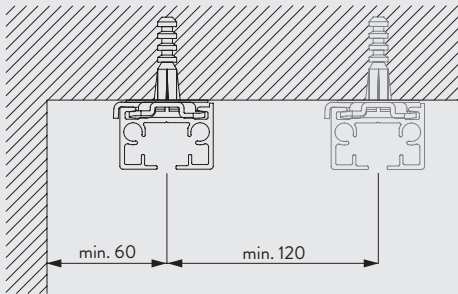

SG 10887

- SG 3582 Hook
- SG 6007 End stop
- SG 6349 Wave curtain tape
- SG 6363 Wave iron tape
- SG 6365 Wave hanger
- SG 10075 Lead weight 50 gr/m
- SG 10076 Fabric weight
- SG 10845 Wave master carrier
- SG 10854 Wave overlap support arm
- SG 10867 Panhead screw M4x16
- SG 10852 Wave 2C roller cord 80 mm
- SG 10869 Wave 2C roller cord 60 mm
- SG 10887 Wave Extension

3970

Fitting Information

Fixing Points

Fitting Options

Ceiling fitting with direct mounting

Ceiling fitting with clamp SG 3004

Wall fitting with Smart Fix SG 11200-11205 and bracket SG 3041

Bracket threaded for screw M4x8

Wall fitting with Square Smart Fix SG 11210-11215 and bracket SG 3041

Bracket threaded for screw M4x8

Wall fitting with Universal Smart Fix SG 11154-11156 and bracket SG 3041

Bracket threaded for screw M4x8

Wall fitting with Smart Fix SG 11201-11205 and clamp SG 3004

Bracket threaded for screw M4x8

Wall fitting with Square Smart Fix SG 11211-11215 and clamp SG 3004

Bracket threaded for screw M4x8

3970

Wall fitting with Universal Smart Fix SG 11154-11156 and clamp SG 3004