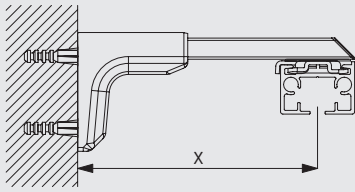

Wall fitting with Square Smart Fix SG 11210-11215 and bracket SG 3041

Bracket threaded for screw M4x8

Wall fitting with Universal Smart Fix SG 11154-11156 and bracket SG 3041

Bracket threaded for screw M4x8

Wall fitting with Smart Fix SG 11201-11205 and clamp SG 3004

Bracket threaded for screw M4x8

Wall fitting with Square Smart Fix SG 11211-11215 and clamp SG 3004

Bracket threaded for screw M4x8

3970

Wall fitting with Universal Smart Fix SG 11154-11156 and clamp SG 3004

Bracket threaded for screw M4x8

Recess fitting with recess profile SG 10862

Standard Accessories

3090	Cord (ø 3.5mm)		3971	Profile	
10731	Safety retainer set (incl. screw, dowel & warning booklet)		10821	Overlap arm, bent	
10826	Overlap arm support set		10840	Two component roller	
10923	Pan head screw M4x12		11314	Master carrier	
11315	Guide set				