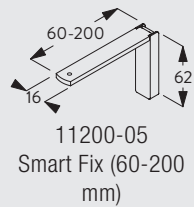

3970

Fitting Information

Fixing Points

Fitting Options

Ceiling fitting with direct mounting

Ceiling fitting with clamp SG 3004

Wall fitting with Smart Fix SG 11200-11205 and bracket SG 3041

Bracket threaded for screw M4x8

Wall fitting with Square Smart Fix SG 11210-11215 and bracket SG 3041

Bracket threaded for screw M4x8

Wall fitting with Universal Smart Fix SG 11154-11156 and bracket SG 3041

Bracket threaded for screw M4x8