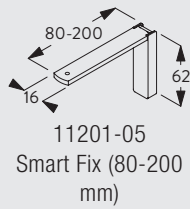

3970

Fitting Information

Fixing Points

Fitting Options

Ceiling fitting with direct mounting

Ceiling fitting with clamp SG 3004

Wall fitting with Smart Fix SG 11200-11205 and bracket SG 3041

Bracket threaded for screw M4x8

Wall fitting with Square Smart Fix SG 11210-11215 and bracket SG 3041

Bracket threaded for screw M4x8

Wall fitting with Universal Smart Fix SG 11154-11156 and bracket SG 3041

Bracket threaded for screw M4x8

Wall fitting with Smart Fix SG 11201-11205 and clamp SG 3004

Bracket threaded for screw M4x8

Wall fitting with Square Smart Fix SG 11211-11215 and clamp SG 3004

Bracket threaded for screw M4x8

3970

Wall fitting with Universal Smart Fix SG 11154-11156 and clamp SG 3004