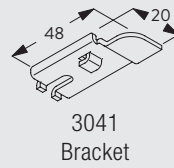

SG 10887

- SG 3582 Hook
- SG 6007 End stop
- SG 6349 Wave curtain tape
- SG 6363 Wave iron tape
- SG 6365 Wave hanger
- SG 10075 Lead weight 50 gr/m
- SG 10076 Fabric weight
- SG 10845 Wave master carrier
- SG 10854 Wave overlap support arm
- SG 10867 Panhead screw M4x16
- SG 10852 Wave 2C roller cord 80 mm
- SG 10869 Wave 2C roller cord 60 mm
- SG 10887 Wave Extension

3970

Fitting Information

Fixing Points

Fitting Options

Ceiling fitting with direct mounting

Ceiling fitting with clamp SG 3004

Wall fitting with Smart Fix SG 11200-11205 and bracket SG 3041

Bracket threaded for screw M4x8

Wall fitting with Square Smart Fix SG 11210-11215 and bracket SG 3041

Bracket threaded for screw M4x8

Wall fitting with Universal Smart Fix SG 11154-11156 and bracket SG 3041

Bracket threaded for screw M4x8