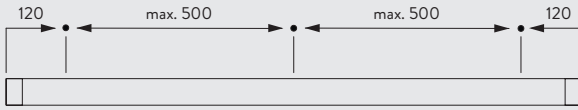

Fitting Information

Fixing Points

Fitting Options

Ceiling fitting with direct mounting