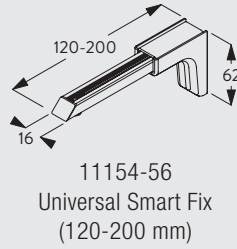

3970

Fitting Information

Fixing Points

Fitting Options

Ceiling fitting with direct mounting

Ceiling fitting with clamp SG 3004

Wall fitting with Smart Fix SG 11200-11205 and bracket SG 3041

Bracket threaded for screw M4x8

Wall fitting with Square Smart Fix SG 11210-11215 and bracket SG 3041

Bracket threaded for screw M4x8

Wall fitting with Universal Smart Fix SG 11154-11156 and bracket SG 3041

Bracket threaded for screw M4x8