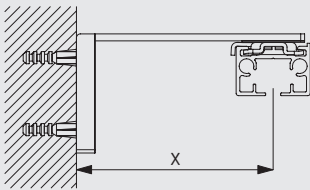

3970

Fitting Information

Fixing Points

Fitting Options

Ceiling fitting with direct mounting

Ceiling fitting with clamp SG 3004

Wall fitting with Smart Fix SG 11200-11205 and bracket SG 3041

Bracket threaded for screw M4x8

Wall fitting with Square Smart Fix SG 11210-11215 and bracket SG 3041

Bracket threaded for screw M4x8

Wall fitting with Universal Smart Fix SG 11154-11156 and bracket SG 3041

Bracket threaded for screw M4x8

Wall fitting with Smart Fix SG 11201-11205 and clamp SG 3004

Bracket threaded for screw M4x8

Wall fitting with Square Smart Fix SG 11211-11215 and clamp SG 3004

Bracket threaded for screw M4x8

3970

Wall fitting with Universal Smart Fix SG 11154-11156 and clamp SG 3004