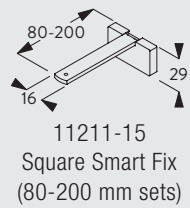

3970

Fitting Information

Fixing Points

Fitting Options

Ceiling fitting with direct mounting

Ceiling fitting with clamp SG 3004

Wall fitting with Smart Fix SG 11200-11205 and bracket SG 3041

Bracket threaded for screw M4x8

Wall fitting with Square Smart Fix SG 11210-11215 and bracket SG 3041

Bracket threaded for screw M4x8

Wall fitting with Universal Smart Fix SG 11154-11156 and bracket SG 3041

Bracket threaded for screw M4x8

Wall fitting with Smart Fix SG 11201-11205 and clamp SG 3004

Bracket threaded for screw M4x8

Wall fitting with Square Smart Fix SG 11211-11215 and clamp SG 3004

Bracket threaded for screw M4x8

3970

Wall fitting with Universal Smart Fix SG 11154-11156 and clamp SG 3004