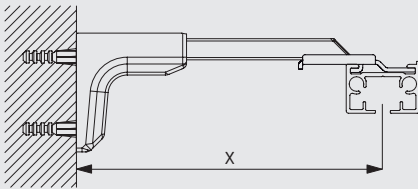

SG 10887

- SG 3582 Hook
- SG 6007 End stop
- SG 6349 Wave curtain tape
- SG 6363 Wave iron tape
- SG 6365 Wave hanger
- SG 10075 Lead weight 50 gr/m
- SG 10076 Fabric weight
- SG 10845 Wave master carrier
- SG 10854 Wave overlap support arm
- SG 10867 Panhead screw M4x16
- SG 10852 Wave 2C roller cord 80 mm
- SG 10869 Wave 2C roller cord 60 mm
- SG 10887 Wave Extension

3970

Fitting Information

Fixing Points

Fitting Options

Ceiling fitting with direct mounting

Ceiling fitting with clamp SG 3004

Wall fitting with Smart Fix SG 11200-11205 and bracket SG 3041

Bracket threaded for screw M4x8

Wall fitting with Square Smart Fix SG 11210-11215 and bracket SG 3041

Bracket threaded for screw M4x8

Wall fitting with Universal Smart Fix SG 11154-11156 and bracket SG 3041

Bracket threaded for screw M4x8

Wall fitting with Smart Fix SG 11201-11205 and clamp SG 3004

Bracket threaded for screw M4x8

Wall fitting with Square Smart Fix SG 11211-11215 and clamp SG 3004

Bracket threaded for screw M4x8

3970

Wall fitting with Universal Smart Fix SG 11154-11156 and clamp SG 3004