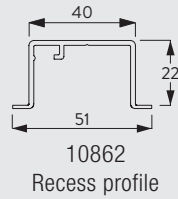

Recess fitting with recess profile SG 10862

Standard Accessories

3090	Cord (ø 3.5mm)		3971	Profile	
10731	Safety retainer set (incl. screw, dowel & warning booklet)		10821	Overlap arm, bent	
10826	Overlap arm support set		10840	Two component roller	
10923	Pan head screw M4x12		11314	Master carrier	
11315	Guide set				

Optional Accessories

3004	Clamp		3582	Hook	
5118	Wedge for recess profile		6007	Endstop	
7002	Profile protector		10820	Overlap arm, straight	
10831	Connecting bridge		10862	Recess profile