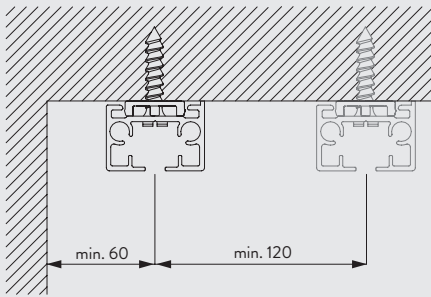

SG 10887

- SG 3582 Hook
- SG 6007 End stop
- SG 6349 Wave curtain tape
- SG 6363 Wave iron tape
- SG 6365 Wave hanger
- SG 10075 Lead weight 50 gr/m
- SG 10076 Fabric weight
- SG 10845 Wave master carrier
- SG 10854 Wave overlap support arm
- SG 10867 Panhead screw M4x16
- SG 10852 Wave 2C roller cord 80 mm
- SG 10869 Wave 2C roller cord 60 mm
- SG 10887 Wave Extension

3970

Fitting Information

Fixing Points

Fitting Options

Ceiling fitting with direct mounting

Ceiling fitting with clamp SG 3004

Wall fitting with Smart Fix SG 11200-11205 and bracket SG 3041

Bracket threaded for screw M4x8

Wall fitting with Square Smart Fix SG 11210-11215 and bracket SG 3041

Bracket threaded for screw M4x8

Wall fitting with Universal Smart Fix SG 11154-11156 and bracket SG 3041

Bracket threaded for screw M4x8