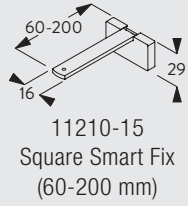

3970

Fitting Information

Fixing Points

Fitting Options

Ceiling fitting with direct mounting

Ceiling fitting with clamp SG 3004

Wall fitting with Smart Fix SG 11200-11205 and bracket SG 3041

Bracket threaded for screw M4x8

Wall fitting with Square Smart Fix SG 11210-11215 and bracket SG 3041

Bracket threaded for screw M4x8

Wall fitting with Universal Smart Fix SG 11154-11156 and bracket SG 3041

Bracket threaded for screw M4x8