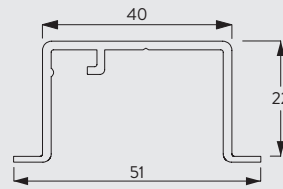

3970

Profile and Bending Information

Profile

3971

Min. radius >25 cm

Recess profile

10862

Min. radius >50 cm
Max. radius: 75 cm

How to measure

- A: System width
- B: System height
- C: Distance between floor and fabric
- D: cord height
- E: Safety retainer SG 10731 min. 150 cm above floor

System Dimensions

3970

15 m

38 kg

Max. Curtain Weight Charts