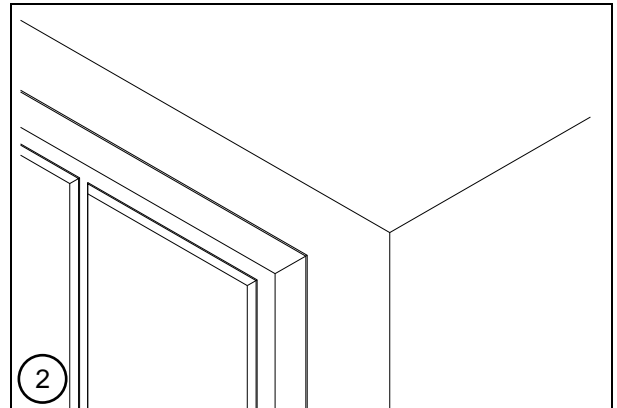

Installation and User Manual
August 2019

EN

Hand operated curtain track systems
SG 1020, SG 6820

EN Installation and User Manual

1 Installation

Ceiling installation only
SG 1020 / SG 6820

	A (mm)	B (mm)	C (mm)
SG 1020	55	Max. 500	55
SG 6820	55	Max. 500	55