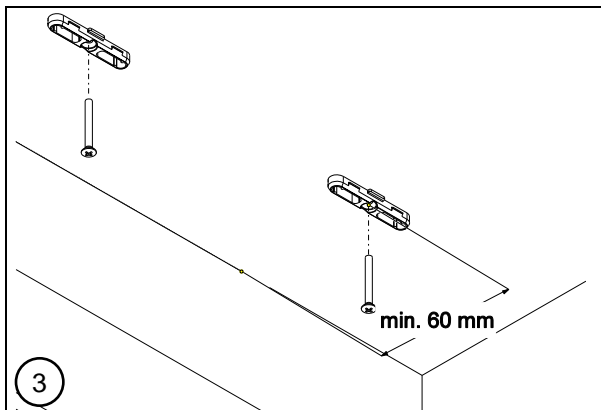

Installation and User Manual
August 2019

EN

Hand operated curtain track systems
SG 1020, SG 6820

EN Installation and User Manual

1 Installation

Ceiling installation only
SG 1020 / SG 6820

	A (mm)	B (mm)	C (mm)
SG 1020	55	Max. 500	55
SG 6820	55	Max. 500	55