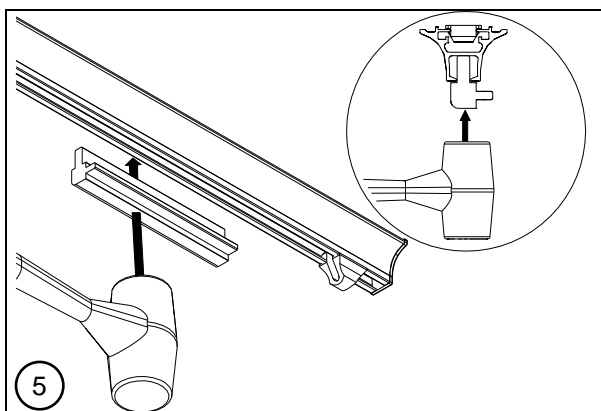

Installation and User Manual
August 2019

EN

Hand operated curtain track systems
SG 1020, SG 6820

EN Installation and User Manual

1 Installation

Ceiling installation only
SG 1020 / SG 6820

	A (mm)	B (mm)	C (mm)
SG 1020	55	Max. 500	55
SG 6820	55	Max. 500	55