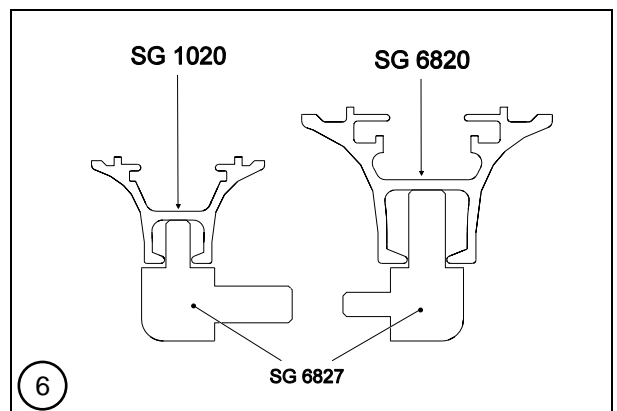

Installation and User Manual
August 2019

EN

Hand operated curtain track systems
SG 1020, SG 6820

EN Installation and User Manual

1 Installation

Ceiling installation only
SG 1020 / SG 6820

	A (mm)	B (mm)	C (mm)
SG 1020	55	Max. 500	55
SG 6820	55	Max. 500	55

2 Dismantling SG 1020 / SG 6820