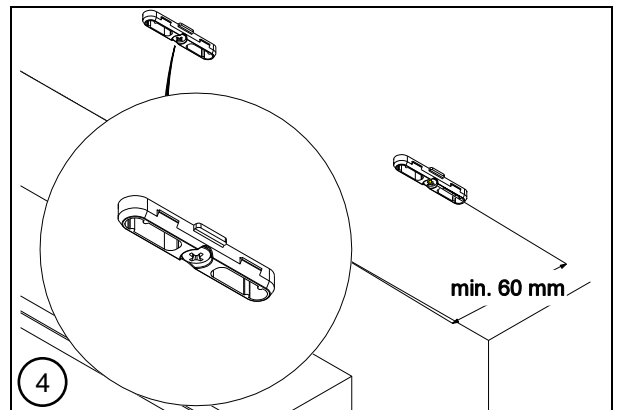

Installation and User Manual
August 2019

EN

Hand operated curtain track systems
SG 1020, SG 6820

EN Installation and User Manual

1 Installation

Ceiling installation only
SG 1020 / SG 6820

	A (mm)	B (mm)	C (mm)
SG 1020	55	Max. 500	55
SG 6820	55	Max. 500	55