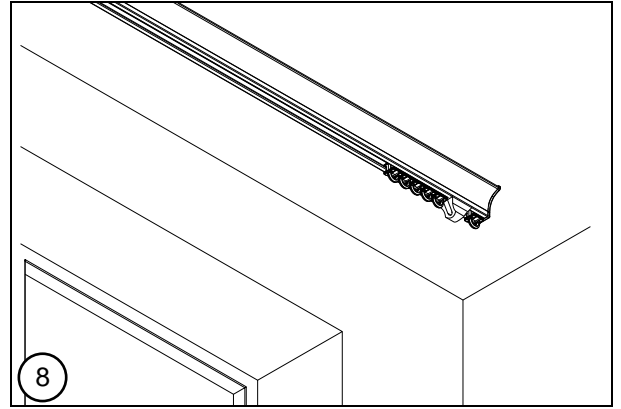

Installation and User Manual
August 2019

EN

Hand operated curtain track systems
SG 1020, SG 6820

EN Installation and User Manual

1 Installation

Ceiling installation only
SG 1020 / SG 6820

	A (mm)	B (mm)	C (mm)
SG 1020	55	Max. 500	55
SG 6820	55	Max. 500	55