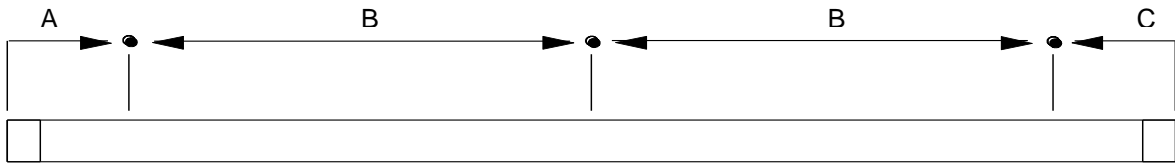

Installation and User Manual
August 2019

EN

Hand operated curtain track systems
SG 1020, SG 6820

EN Installation and User Manual

1 Installation

Ceiling installation only
SG 1020 / SG 6820

	A (mm)	B (mm)	C (mm)
SG 1020	55	Max. 500	55
SG 6820	55	Max. 500	55

2 Dismantling SG 1020 / SG 6820