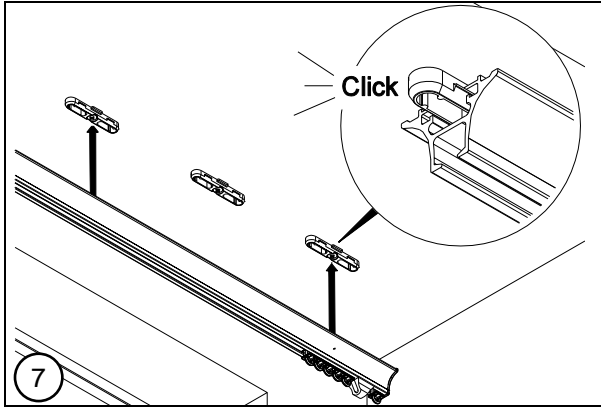

Installation and User Manual
August 2019

EN

Hand operated curtain track systems
SG 1020, SG 6820

EN Installation and User Manual

1 Installation

Ceiling installation only
SG 1020 / SG 6820

	A (mm)	B (mm)	C (mm)
SG 1020	55	Max. 500	55
SG 6820	55	Max. 500	55