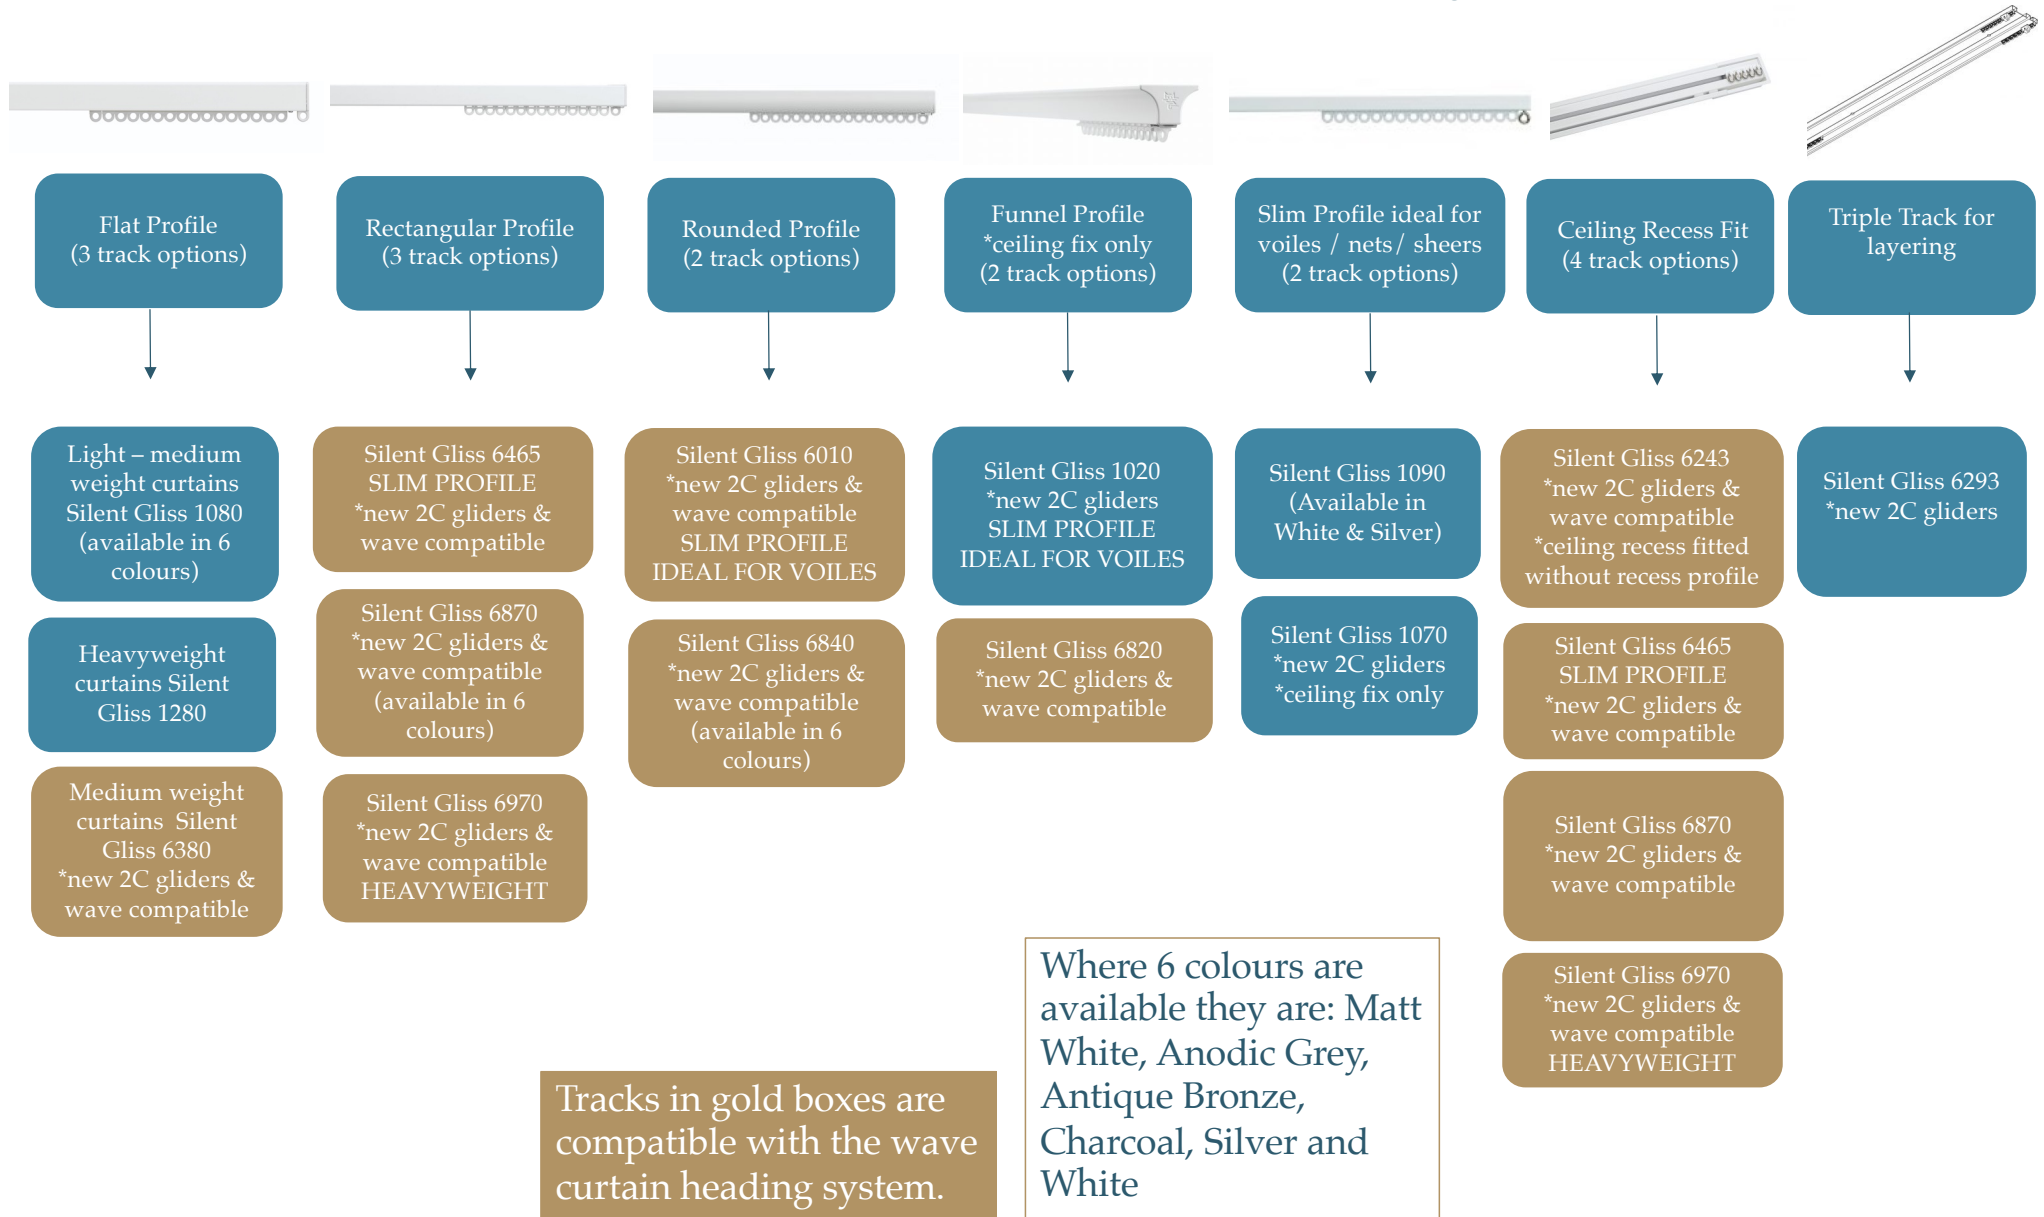

## Silent Gliss Curtain Tracks – navigation tool to help you find the best track for your requirements.

Please note all of the Silent Gliss curtain tracks are available in 6m profile lengths so are suitable for extra wide windows and bi-fold doors. We can also bend all of the tracks (except the triple track 6293) so they are all suitable for bay and L shaped windows.

You may also wish to consider the Silent Gliss Metropole tracks. These have been designed to look like a curtain pole but operate like a track and are available in a range of contemporary colours to complement current interior design trends. They are available with a range of finial styles in a 23mm, 30mm and 50mm diameter and can be hand drawn or corded (30mm and 50mm only). The 30mm and 50mm are available with wave gliders so are suitable for wave curtains.

# Silent Gliss Hand Drawn Curtain Tracks – navigation.

All tracks are suitable for extra wide windows, bi-fold doors and L and bay shaped windows. All tracks come in white; if other colours are available these are stated next to the track reference. For glider information & curtain weight guides please refer to our separate blog post on this.

Curtain Headings for Curtain Tracks

Buttoned Pinch Pleat

Double Pinch Pleat

Triple Pinch Pleat

Gathered Heading

Goblet Pleat

Pencil Pleat

Wave Headings