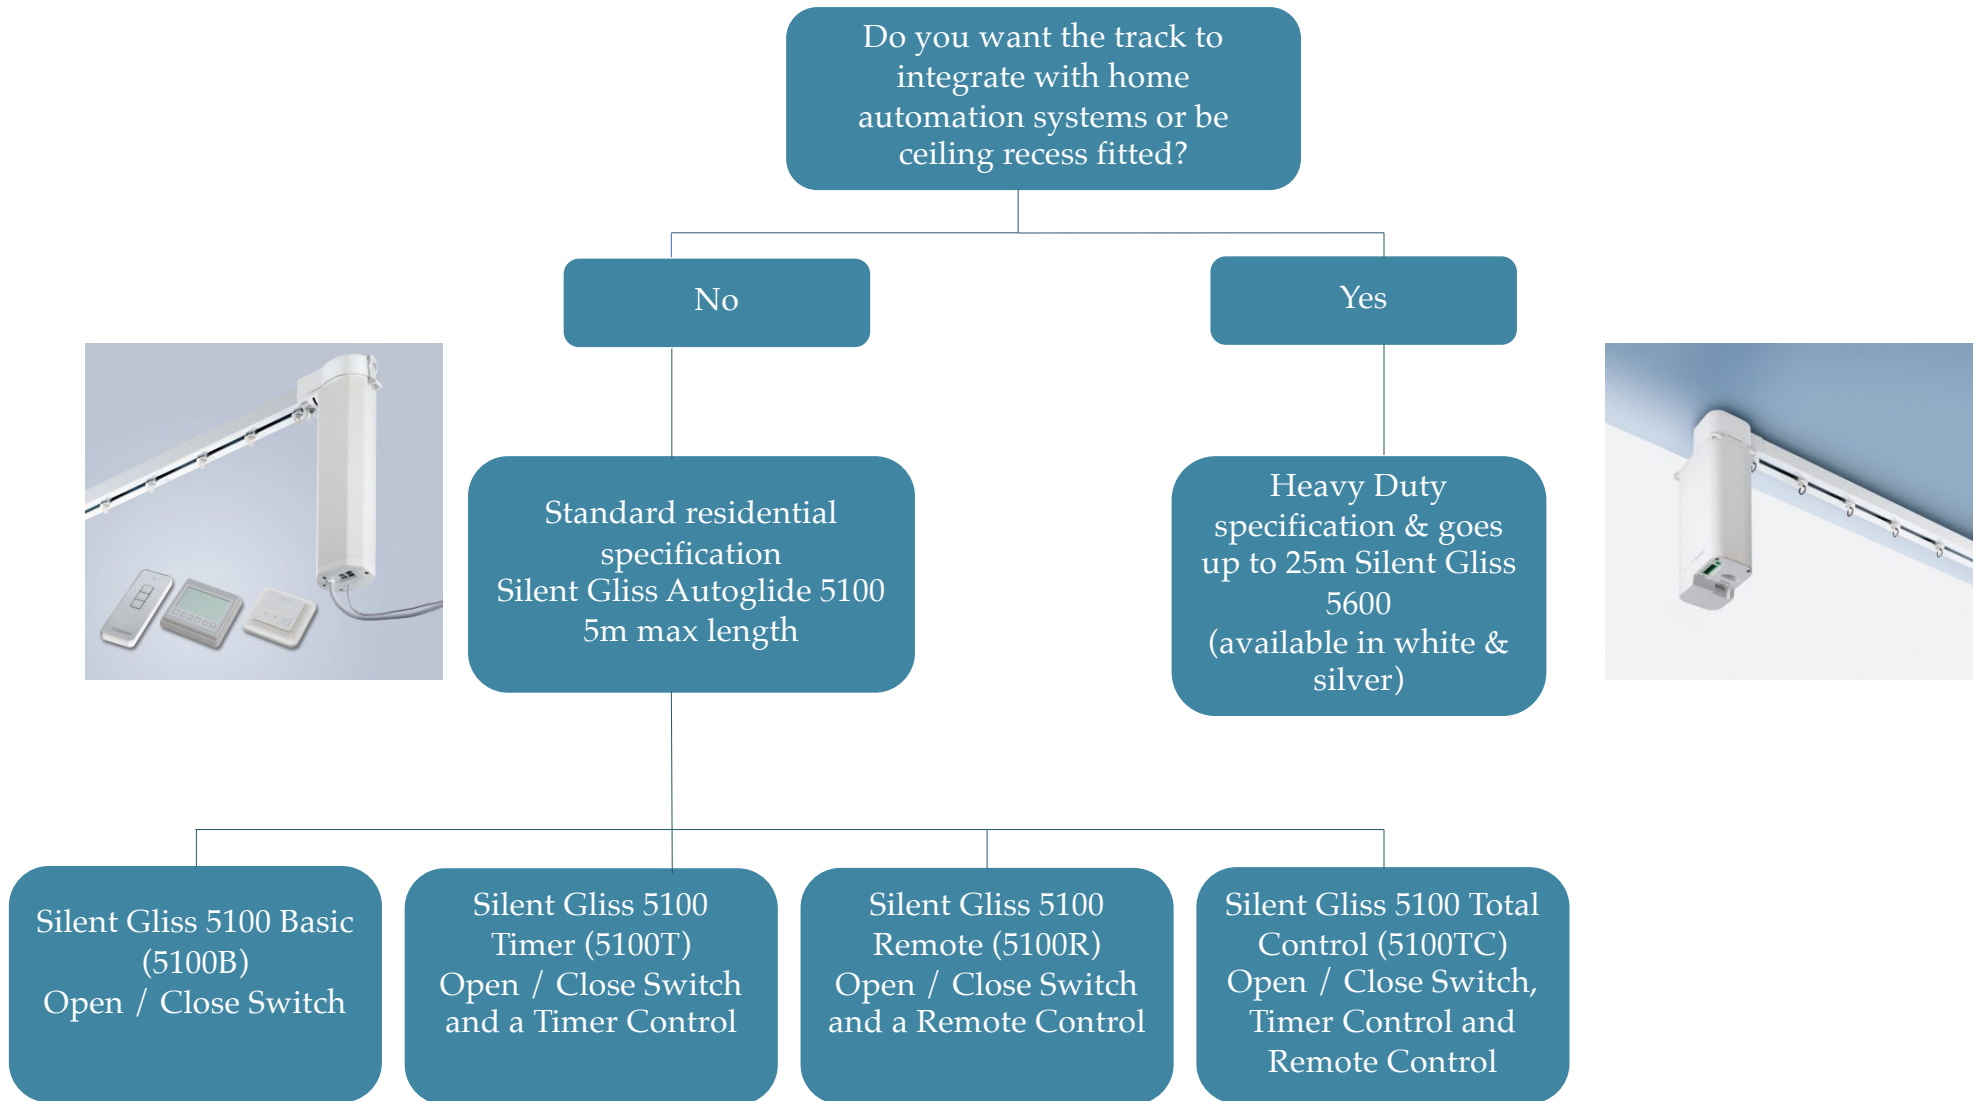

Curtain Headings for Curtain Tracks

Buttoned Pinch Pleat

Double Pinch Pleat

Triple Pinch Pleat

Gathered Heading

Goblet Pleat

Pencil Pleat

Wave Headings

A 60mm wave provides a shallower wave, and a wider stack back. The stack back is 23cm per metre of curtain track.

60mm wave

80mm wave

An 80mm wave provides a deeper wave, and a slimmer stack back. The stack back is 18cm per metre of curtain track.

## Silent Gliss Motorised Curtain Tracks – navigation.

For home automation integration you may also wish to consider the Somfy motorised track. Please refer to the weight chart on the product specification tab for weight guidance on the Silent Gliss 5100 track. The Silent Gliss motorised tracks can be bent for bay windows (maximum 2 bends or one continuous curve).