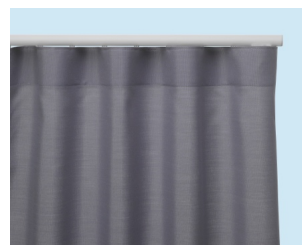

Wave Headings

A 60mm wave provides a shallower wave, and a wider stack back. The stack back is 23cm per metre of curtain track.

60mm wave