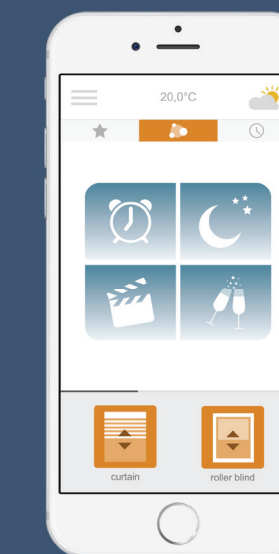

AMBIANCE REPLAY

Run programmed ambiances with 1 click. For instance, run the "Film evening" ambiance to close the living room curtains and turn on the lights.