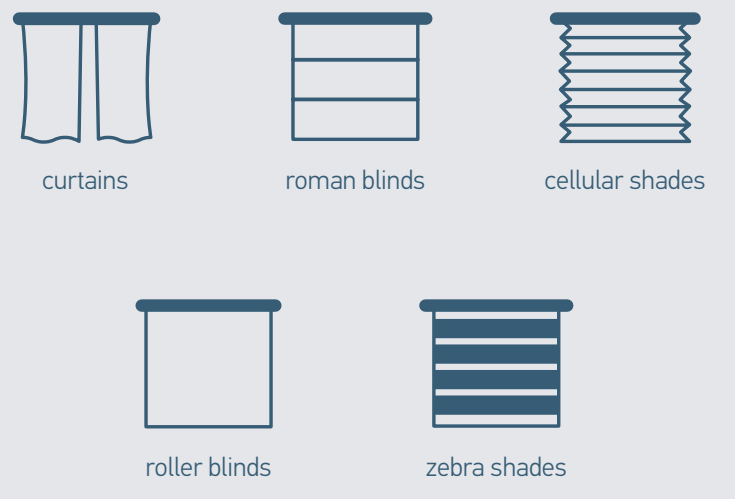

Extensive dealer network

Somfy solutions are provided exclusively through specialised dealers. For addresses, go to the dealer locator on the Somfy website.

Somfy Ltd
Moorfield Road
Yeadon
Leeds
West Yorkshire
LS19 7BN
customersupport_uk@somfy.com
www.somfy.co.uk

A BRAND OF **SOMFY** GROUP

Compatible with all Somfy motorized blinds & curtains