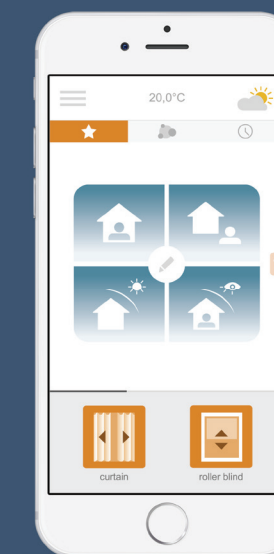

Simply connect the Connexoon RTS to the internet, install the app on your smartphone and you're ready to connect your blinds and curtains wirelessly.

NOT JUST FOR BLINDS

Add lighting accessories to Connexoon RTS and control your lights from anywhere. Imply occupancy when you're out for the evening or on holiday.

3 KEY FUNCTIONS

HOME MODE (centralisation)

Open and close all your blinds and curtains with a simple click on your smartphone. Create 4 personal named modes to control several connected blinds or curtains simultaneously. E.g. Back home mode, Sun protection scenario or Privacy mode.

TIMER

Schedule the opening and closing of your blinds and curtains at the time and date of your choice. Not just for your convenience but also to imply occupancy while you're not at home.

AMBIANCE REPLAY

Store the positions for your blinds, curtains and your lights to reproduce your favorite moments with just one click!

THE 3 KEY FUNCTIONS OF THE APP

HOME MODE (centralisation)

One click to open or close all your blinds and curtains and turn your lights on or off.