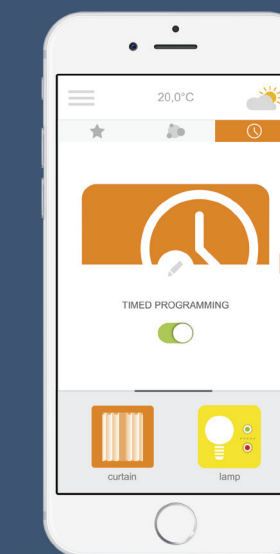

Simply connect the Connexoon RTS to the internet, install the app on your smartphone and you're ready to connect your blinds and curtains wirelessly.

NOT JUST FOR BLINDS

Add lighting accessories to Connexoon RTS and control your lights from anywhere. Imply occupancy when you're out for the evening or on holiday.

3 KEY FUNCTIONS

HOME MODE (centralisation)

Open and close all your blinds and curtains with a simple click on your smartphone. Create 4 personal named modes to control several connected blinds or curtains simultaneously. E.g. Back home mode, Sun protection scenario or Privacy mode.

TIMER

Schedule the opening and closing of your blinds and curtains at the time and date of your choice. Not just for your convenience but also to imply occupancy while you're not at home.

AMBIANCE REPLAY

Store the positions for your blinds, curtains and your lights to reproduce your favorite moments with just one click!

THE 3 KEY FUNCTIONS OF THE APP

HOME MODE (centralisation)

One click to open or close all your blinds and curtains and turn your lights on or off.