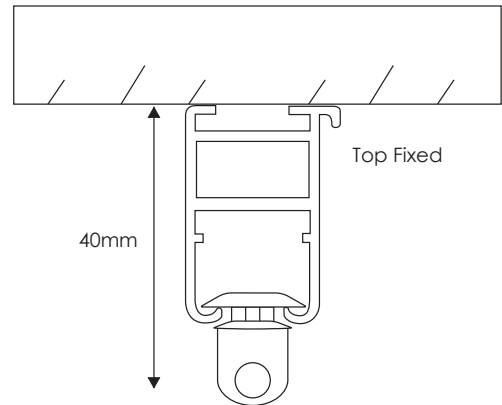

Square30 Tracks

All dimensions in millimetres unless otherwise stated

TRACK PACKS

- 1.5m/59" Pack**
(1 x Track, 3 x Bracket, 2 x End Cap Finials, 22 x Gliders, 2 x End Stops)
- 1.8m/71" Pack**
(1 x Track, 4 x Bracket, 2 x End Cap Finials, 26 x Gliders, 2 x End Stops)
- 2.4m/94" Pack**
(1 x Track, 5 x Bracket, 2 x End Cap Finials, 34 x Gliders, 2 x End Stops)
- 3.0m/118" Pack**
(1 x Track, 6 x Bracket, 2 x End Cap Finials, 42 x Gliders, 2 x End Stops)
- 3.6m/142" Pack**
(2 x 1.8m Tracks, 7 x Bracket, 2 x End Cap Finials, 50 x Gliders, 2 x End Stops, 1 x Joiner/Cover)
- 4.8m/189" Pack**
(2 x 2.4m Tracks, 9 x Bracket, 2 x End Cap Finials, 68 x Gliders, 2 x End Stops, 1 x Joiner/Cover)
- 6.0m/236" Pack**
(2 x 3.0m Tracks, 11 x Bracket, 2 x End Cap Finials, 84 x Gliders, 2 x End Stops, 1 x Joiner/Cover)
- 7.2m/283" Pack**
(3 x 2.4m Tracks, 13 x Bracket, 2 x End Cap Finials, 100 x Gliders, 2 x End Stops, 2 x Joiner/Covers)
- 9.0m/354" Pack**
(3 x 3.0m Tracks, 16 x Bracket, 2 x End Cap Finials, 126 x Gliders, 2 x End Stops, 2 x Joiner/Covers)