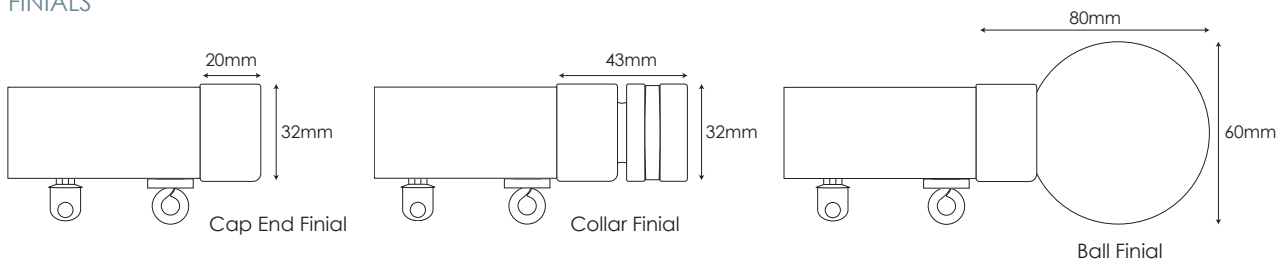

Square30 Tracks

All dimensions in millimetres unless otherwise stated

TRACK PACKS

- **1.5m/59" Pack**
  (1 x Track, 3 x Bracket, 2 x End Cap Finials, 22 x Gliders, 2 x End Stops)
- **1.8m/71" Pack**
  (1 x Track, 4 x Bracket, 2 x End Cap Finials, 26 x Gliders, 2 x End Stops)
- **2.4m/94" Pack**
  (1 x Track, 5 x Bracket, 2 x End Cap Finials, 34 x Gliders, 2 x End Stops)
- **3.0m/118" Pack**
  (1 x Track, 6 x Bracket, 2 x End Cap Finials, 42 x Gliders, 2 x End Stops)
- **3.6m/142" Pack**
  (2 x 1.8m Tracks, 7 x Bracket, 2 x End Cap Finials, 50 x Gliders, 2 x End Stops, 1 x Joiner/Cover)
- **4.8m/189" Pack**
  (2 x 2.4m Tracks, 9 x Bracket, 2 x End Cap Finials, 68 x Gliders, 2 x End Stops, 1 x Joiner/Cover)
- **6.0m/236" Pack**
  (2 x 3.0m Tracks, 11 x Bracket, 2 x End Cap Finials, 84 x Gliders, 2 x End Stops, 1 x Joiner/Cover)
- **7.2m/283" Pack**
  (3 x 2.4m Tracks, 13 x Bracket, 2 x End Cap Finials, 100 x Gliders, 2 x End Stops, 2 x Joiner/Covers)
- **9.0m/354" Pack**
  (3 x 3.0m Tracks, 16 x Bracket, 2 x End Cap Finials, 126 x Gliders, 2 x End Stops, 2 x Joiner/Covers)

FINIALS

BRACKETS